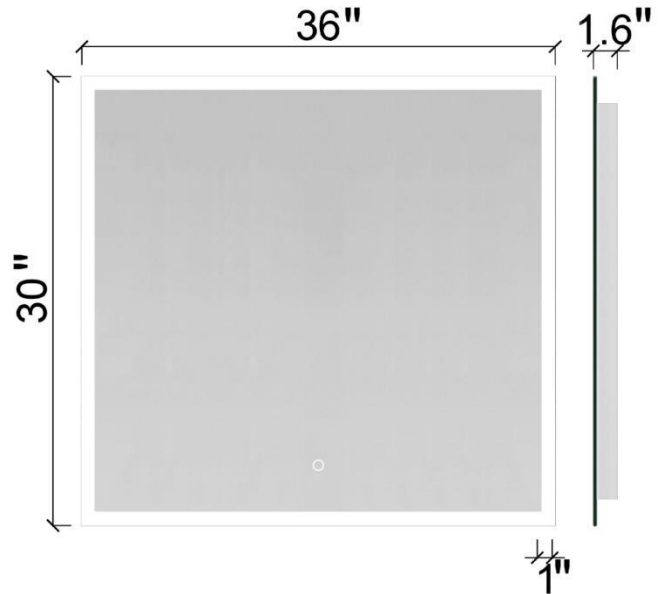

Bathroom / Vanity Mirror Introduction

Net Weight: 21.01 lbs

36" L x 30" W Wall Mounted Dimmable Makeup LED Bathroom Vanity Mirror with Lights Backlit and Anti-Fog			
Mount Type	Wall Mounted; Mounts to Dresser	Mirror Type	Bathroom / Vanity; Makeup / Shaving; Overmantel;Dresser
Shape	Rectangle	Orientation	Horizontal
Storage Included	No	Power Source	Hardwired / Plug-in
Lighting Included	Yes	Bulb Type	LED
Shaver Socket	Shaver Socket	Glass Distortion & Magnification	No
Magnifying	No	Supplier Intended and Approved Use	Residential Use; Non Residential Use
Mirror Finishes	Fog Free	Size	36" L x 30" W
Thickness	1.6"	Weight	21.01lbs