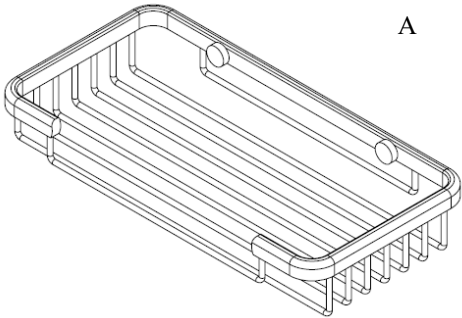

# Shower Basket Installation Guide

A

B

Parts Included	QTY
A - Shower Basket	1
B - Screw	2

Description	Finish	Weight (lb)	WxHxD (mm)	WxHxD (Inches)	Metal Type
Shower Basket	Chrome	1	228 x 37 x 115	8.9 x 1.4 x 4.5	Brass
Shower Basket	Matte Black	1	228 x 37 x 115	8.9 x 1.4 x 4.5	Brass