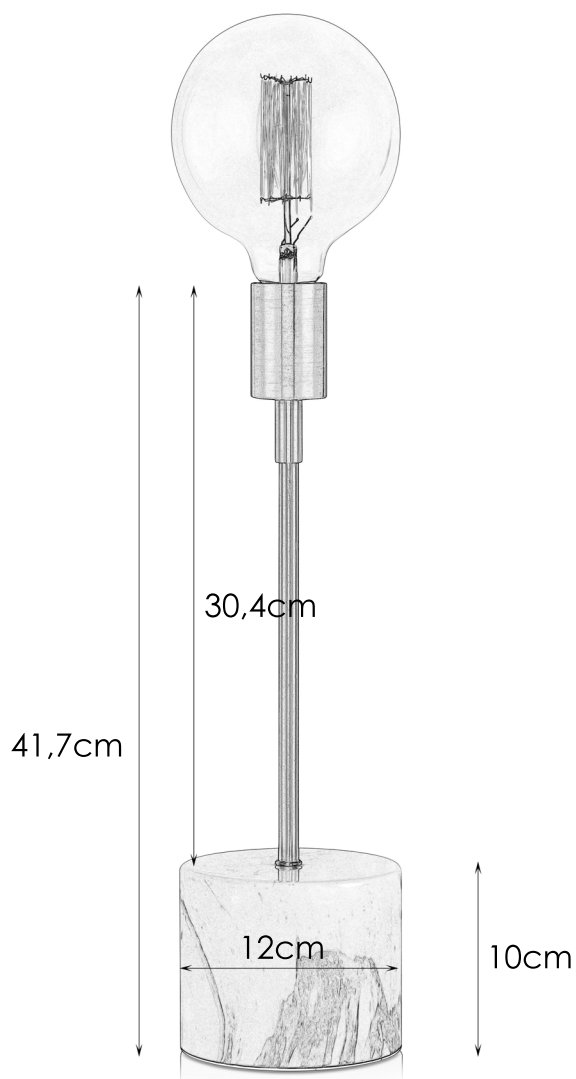

ROUND

Art. number 106631
Metal
White marble print/AB
1x60W E27 230V
IP20
Class II
Cord 200cm
Bulb not included