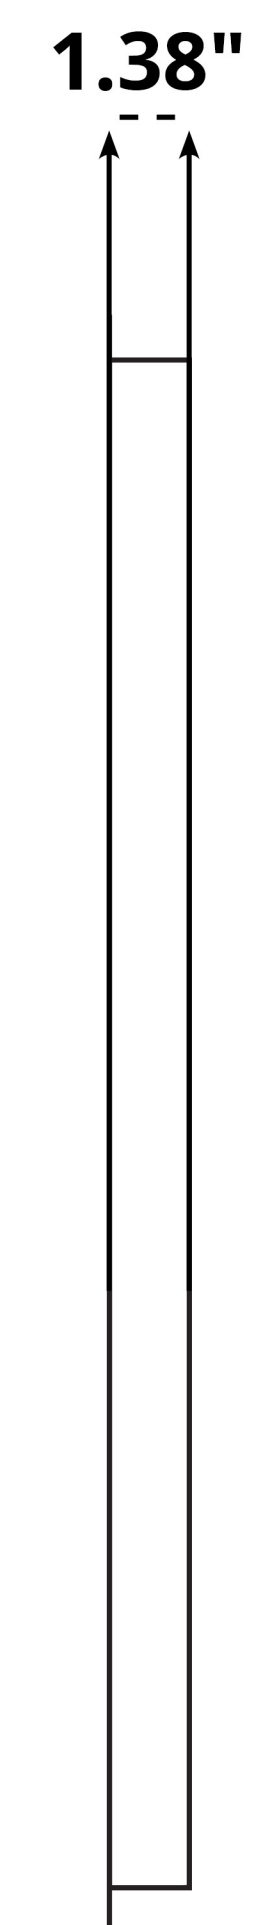

LMBL2424C

BRILLIANCE 24 IN. H X 24 IN. W CIRCULAR LIGHT-UP MIRROR

TOP VIEW

BACK VIEW

SIDE VIEW

 LIGHT SOURCE