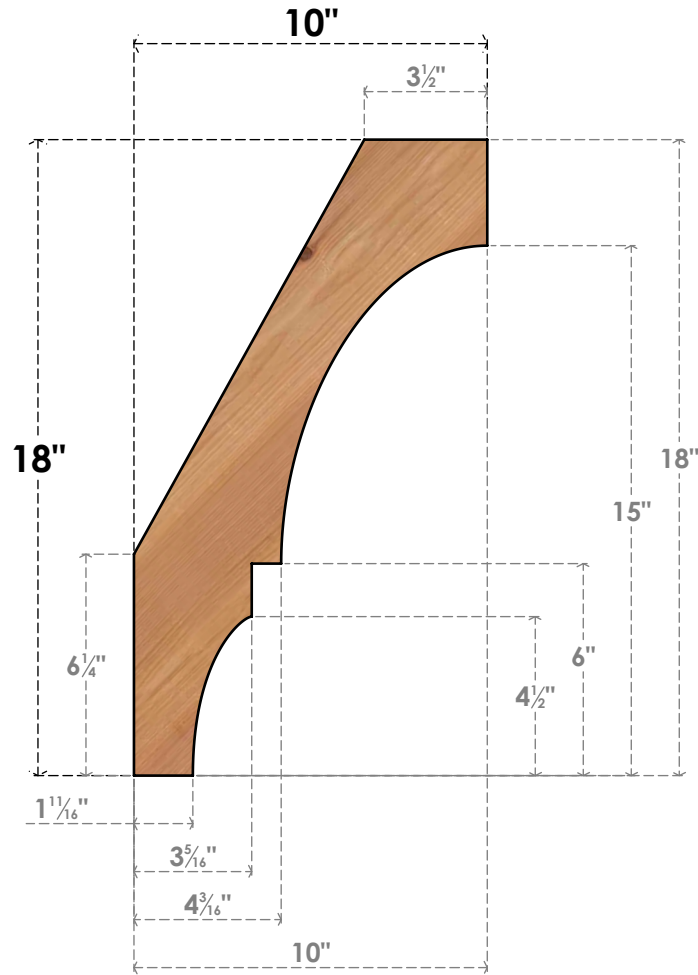

BRC06X10X18BOA00SWR

5 1/2"W X 10"D X 18"H BALBOA SMOOTH BRACE, WESTERN RED CEDAR

SIDE

FRONT

EKENA MILLWORK
 2300 WEST MAIN ST.
 CLARKSVILLE, TX 75426
 TOLL FREE: 866-607-0453
 WWW.EKENAMILLWORK.COM

NOTES

1. INSTALLATION TO BE COMPLETED IN ACCORDANCE WITH MANUFACTURER'S SPECIFICATIONS.
2. DRAWING MAY NOT BE TO SCALE
3. THIS DRAWING IS INTENDED FOR DESIGN AND PLANNING PURPOSES ONLY.
4. ALL INFORMATION CONTAINED HEREIN WAS CURRENT AT THE TIME OF DEVELOPMENT BUT MUST BE REVIEWED AND APPROVED BY THE PRODUCT MANUFACTURER TO BE CONSIDERED ACCURATE.
5. PRODUCTS ARE NOT KILN DRIED. THIS ITEM IS UNIQUE AND WILL CONTAIN THE NATURAL VARIATIONS THAT THE WOOD SPECIES OFFERS. THIS MAY RESULT IN VARIATIONS UP TO 1/4"