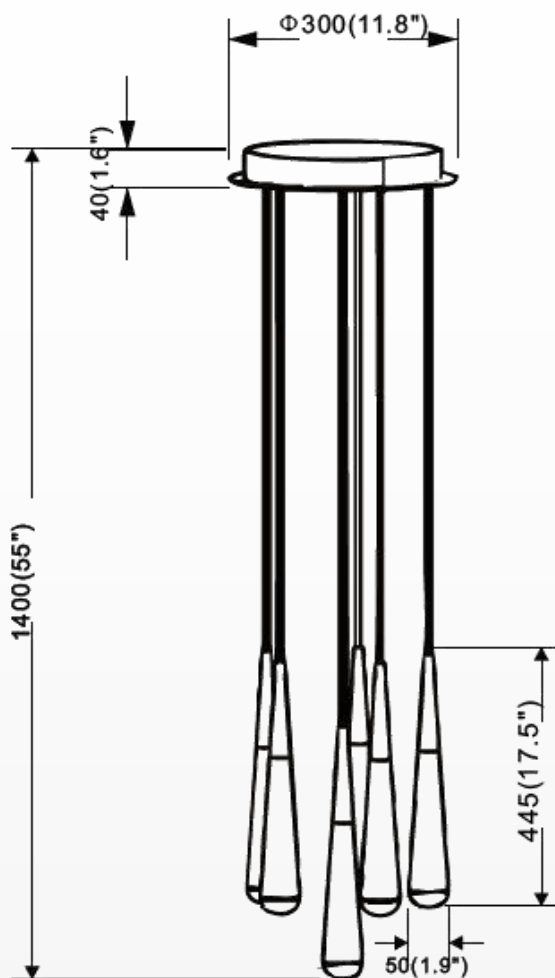

LIGHTING

LED Chandelier Lights

SPECIFICATION

- Dimension: $\Phi 11.8'' \times 55''$
- Wattage: 42W
- Voltage: 120V
- Temp: 3000K
- Lumens: 2100LM
- Dimmable: ELV , DIMMING 5%-100%
- CRI: > 80
- Material : Iron+Aluminum+Acrylic
- Lifespan : 50000hs
- Warranty: 3 years
- Operation temperature : $-20^{\circ}\text{C}-40^{\circ}\text{C}$

AVAILABLE FINISH

Brushed gold

WHAT'S IN THE BOX:

mounting bracket; plastic anchors;
anchor screws; outlet screws;
wire connectors, ground screw,
canopy screw, gloves