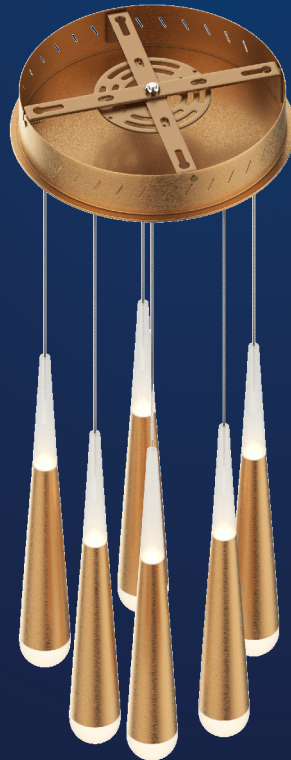

LIGHTING

LED Chandelier Lights

SPECIFICATION

- Dimension: $\Phi 11.8'' \times 55''$
- Wattage: 42W
- Voltage: 120V
- Temp: 3000K
- Lumens: 2100LM
- Dimmable: ELV , DIMMING 5%-100%
- CRI: > 80
- Material : Iron+Aluminum+Acrylic
- Lifespan : 50000hs
- Warranty: 3 years
- Operation temperature : $-20^{\circ}\text{C}-40^{\circ}\text{C}$

AVAILABLE FINISH

Brushed gold

WHAT'S IN THE BOX:

mounting bracket; plastic anchors;
anchor screws; outlet screws;
wire connectors, ground screw,
canopy screw, gloves