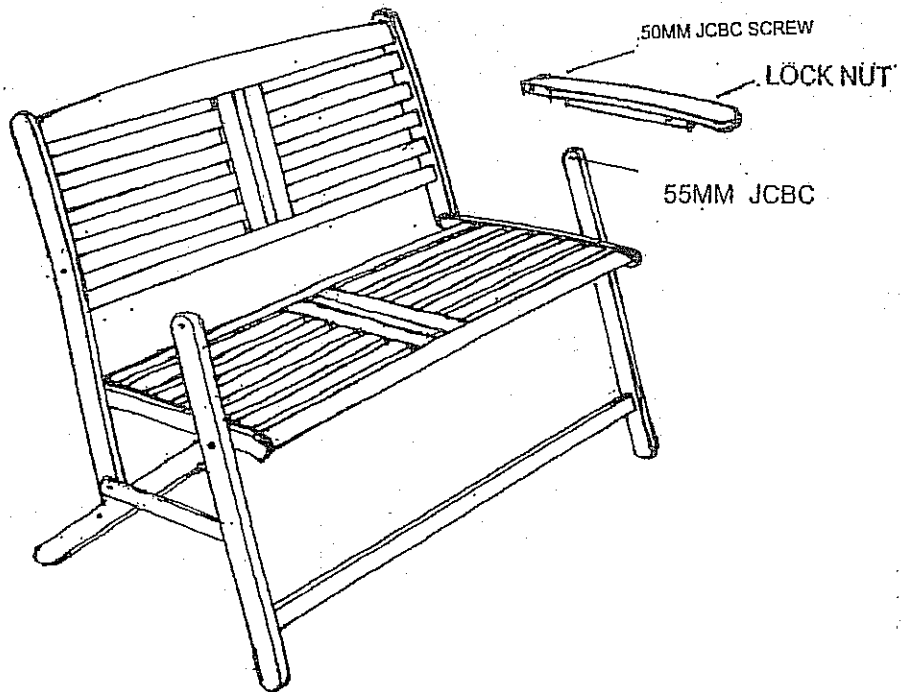

2 SEATER FOLDING BENCH

FITTINGS

55MM JCBC SCREW		x 4
50MM JCBC SCREW		x 4
LOCK NUT		x 4
WASHER		x 8
ALLEN KEY		x 1
SPANNER		x 1