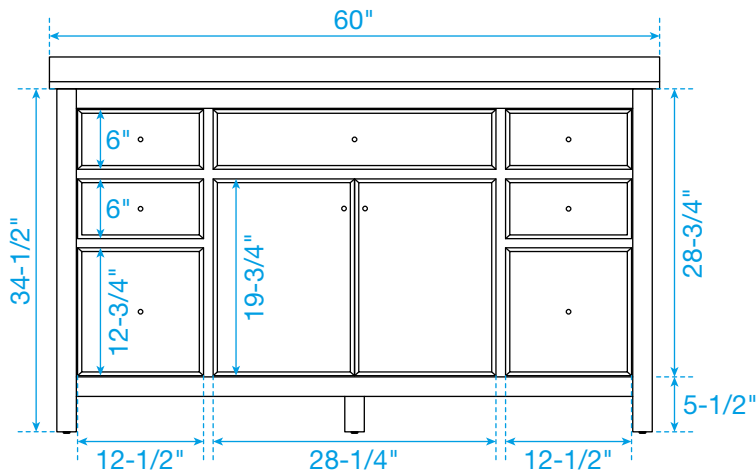

# WYNDHAM COLLECTION

TOP VIEW OF VANITY CABINET

\*Note: Due to high probability of breakage, the backsplash comes in two pieces, cut from the same piece. All measurements are  $\pm 1/4"$ .

WC-9292-60-SGL  
Quartz