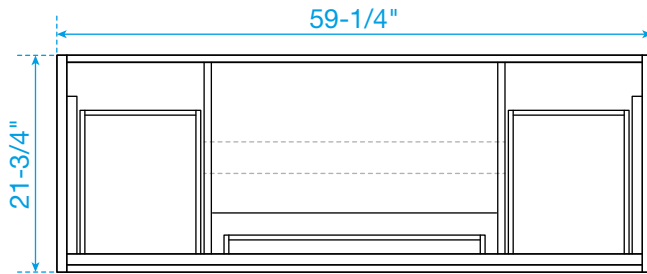

# WYNDHAM COLLECTION

TOP VIEW OF VANITY CABINET

\*Note: Due to high probability of breakage, the backsplash comes in two pieces, cut from the same piece. All measurements are  $\pm 1/4"$ .

WC-9292-60-SGL  
Quartz