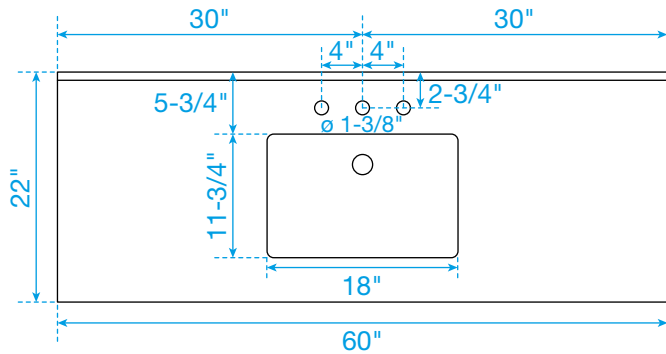

# WYNDHAM COLLECTION

TOP VIEW OF VANITY CABINET

\*Note: Due to high probability of breakage, the backsplash comes in two pieces, cut from the same piece. All measurements are  $\pm 1/4"$ .

WC-9292-60-SGL  
Quartz