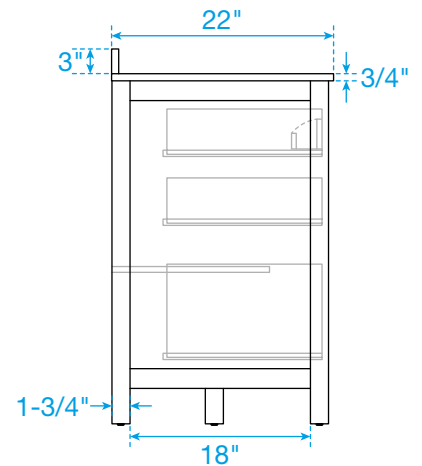

# WYNDHAM COLLECTION

TOP VIEW OF VANITY CABINET

\*Note: Due to high probability of breakage, the backsplash comes in two pieces, cut from the same piece. All measurements are  $\pm 1/4"$ .

WC-9292-60-SGL  
Quartz