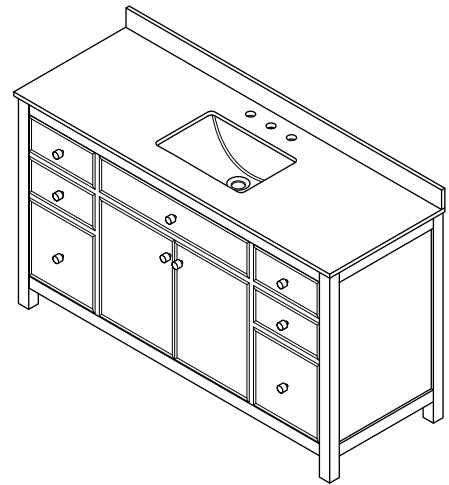

# WYNDHAM COLLECTION

TOP VIEW OF VANITY CABINET

\*Note: Due to high probability of breakage, the backsplash comes in two pieces, cut from the same piece. All measurements are  $\pm 1/4"$ .

WC-9292-60-SGL  
Quartz