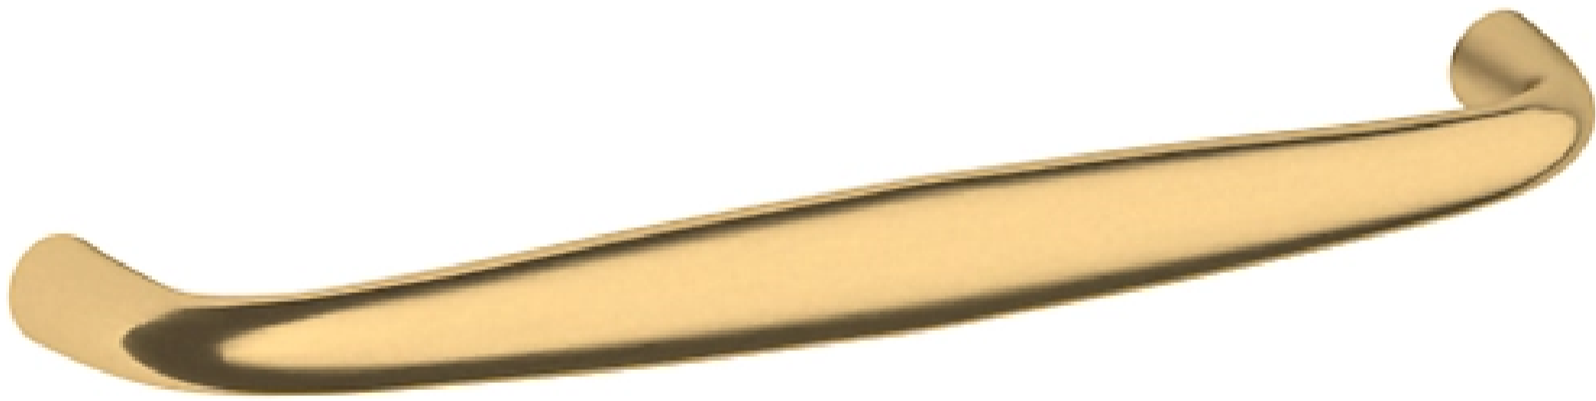

# 4401 OVAL PULL

6" CTC

## SPECIFICATIONS

STYLE Traditional

# 4401 OVAL PULL

### Key Features

- ✓ This design family is available in a knob, a 4" and a 6" pull.
- ✓ Solid brass construction. Feel the difference in quality in every piece of Baldwin's cabinet hardware.
- ✓ Baldwin's Satin Brass finish is warm, smooth, and is covered with a Limited Lifetime Finish™ Warranty for enduring elegance, no matter the climate.
- ✓ Mounting Hardware included