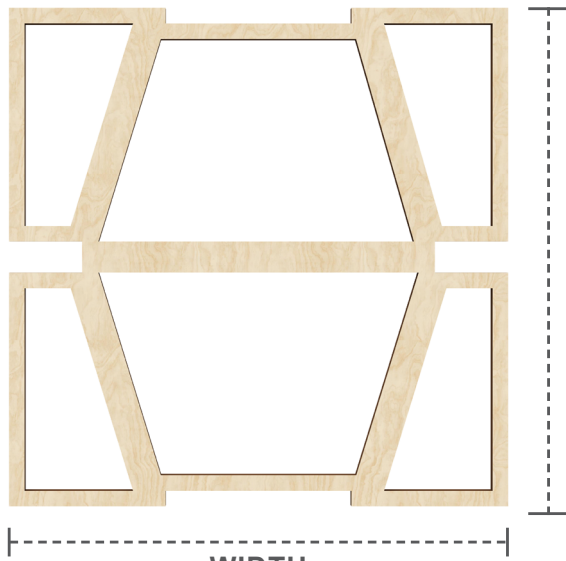

STAIN GRADE WOOD FRETWORK

STYLE

GREELEY

WIDTH
FRONT VIEW

HEIGHT

1/4" 3/8"

THICKNESS
SIDE VIEW

23 3/8" x 23 3/8"
LARGE

15 3/8" x 15 3/8"
MEDIUM

11 3/8" x 11 3/8"
SMALL

7 3/8" x 7 3/8"
EXTRA SMALL

Wood Species

ALDER

BIRCH

CHERRY

HICKORY

RED OAK

WALNUT

MDF
(paintable)

PANEL CONSTRUCTION: Wood grain veneer over substrate.
3/8" or 1/4" thickness.

USAGE: Commercial or residential walls & ceilings. Not suitable for areas exposed to water or for outdoor applications.