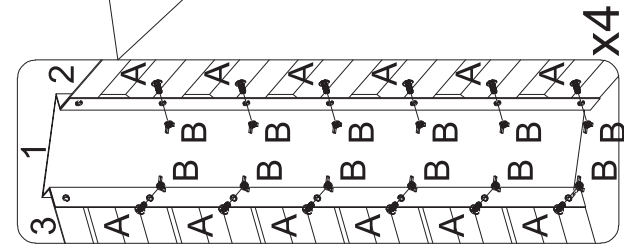

47.2X22.8"X31.5"

For any missing hardware, damaged parts and other problems.

WELCOME to email us at:

• service@behousewell.com

• Or call at 1-833-474-1928 Toll free

Between 9AM and 5PM Eastern time, Monday through Friday

Assembly Instructions

Step1:

No.	Parts	Qty
1		4pcs
2		2pcs
3		4pcs
4		4pcs

Step2:

Step3:

A		70pcs
B		66pcs
C		4pcs