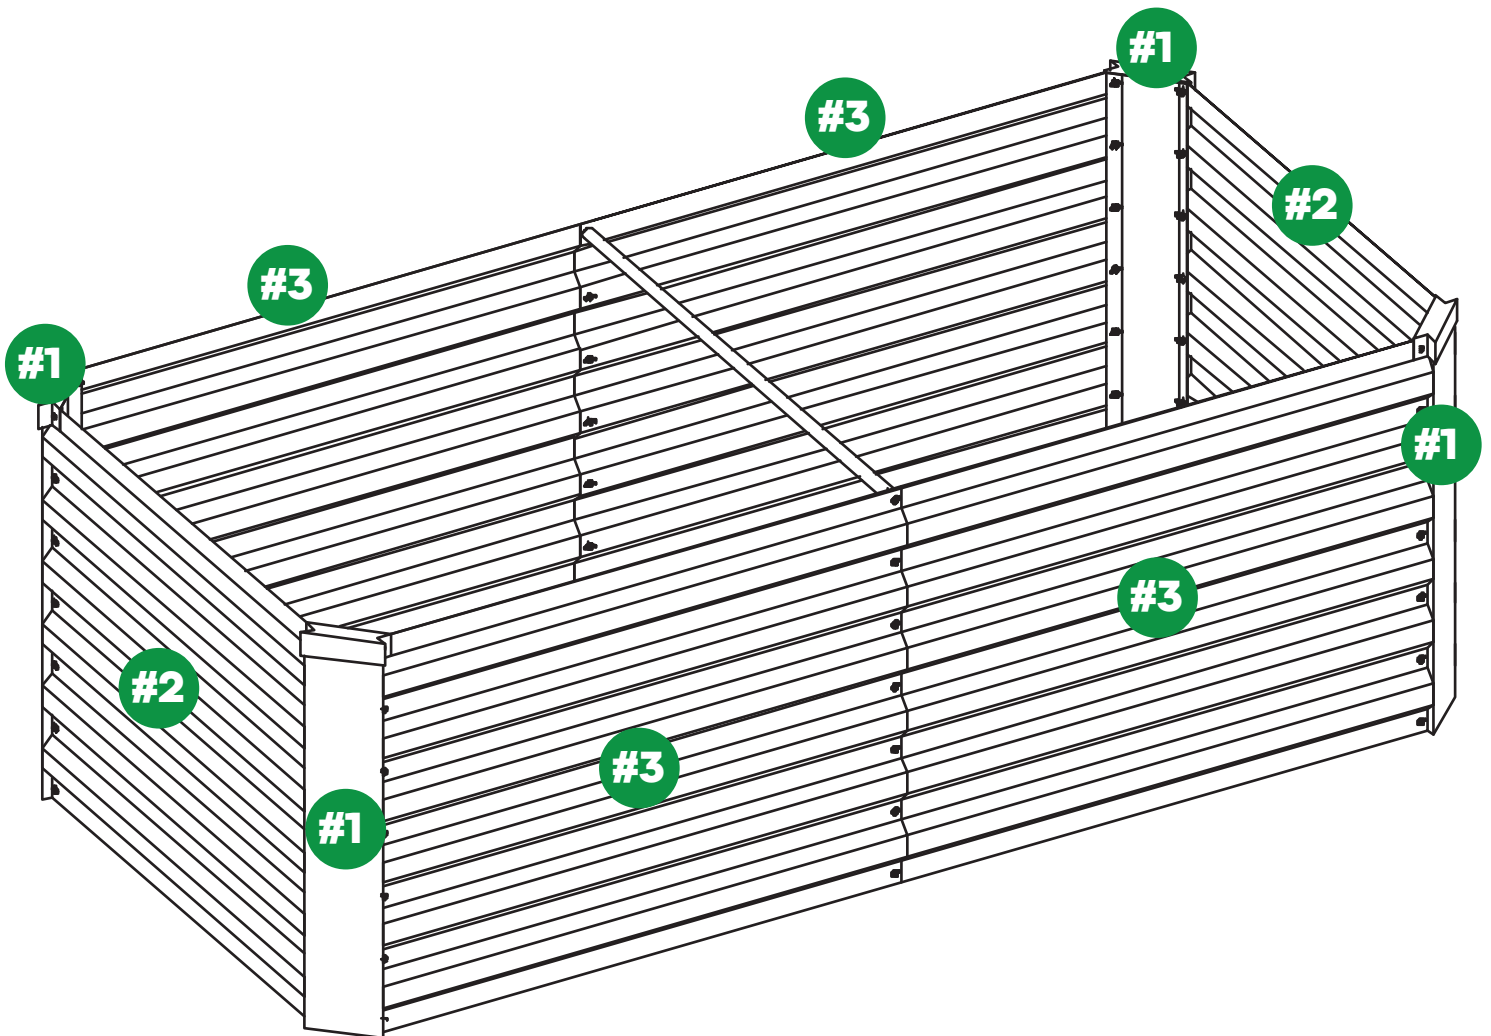

47.2X22.8"X31.5"

For any missing hardware, damaged parts and other problems.

WELCOME to email us at:

• service@behousewell.com

• Or call at 1-833-474-1928 Toll free

Between 9AM and 5PM Eastern time, Monday through Friday

Assembly Instructions

Step1:

No.	Parts	Qty
1		4pcs
2		2pcs
3		4pcs
4		4pcs

Step2:

Step3:

A		70pcs
B		66pcs
C		4pcs