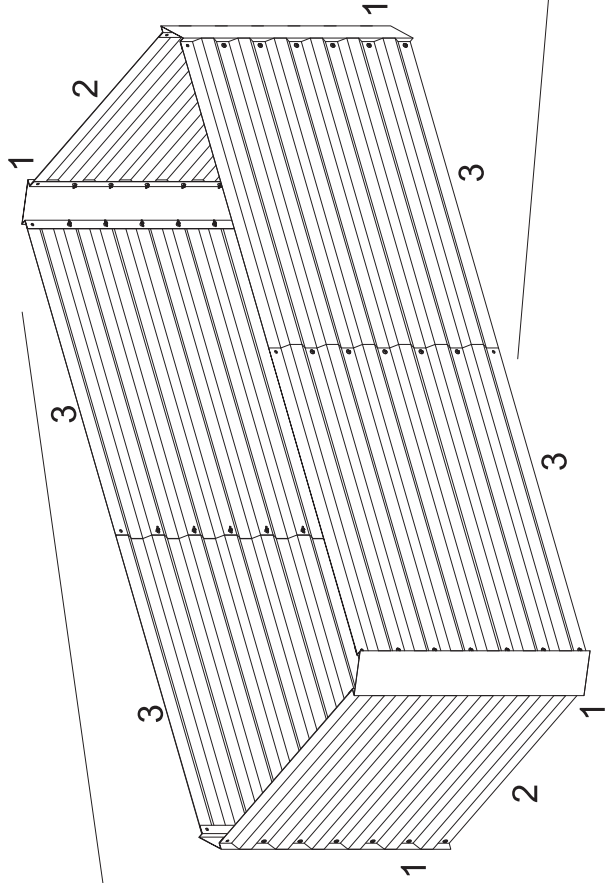

47.2X22.8"X31.5"

For any missing hardware, damaged parts and other problems.

WELCOME to email us at:

• service@behousewell.com

• Or call at 1-833-474-1928 Toll free

Between 9AM and 5PM Eastern time, Monday through Friday

Assembly Instructions

Step1:

No.	Parts	Qty
1		4pcs
2		2pcs
3		4pcs
4		4pcs

Step2:

Step3:

A		70pcs
B		66pcs
C		4pcs