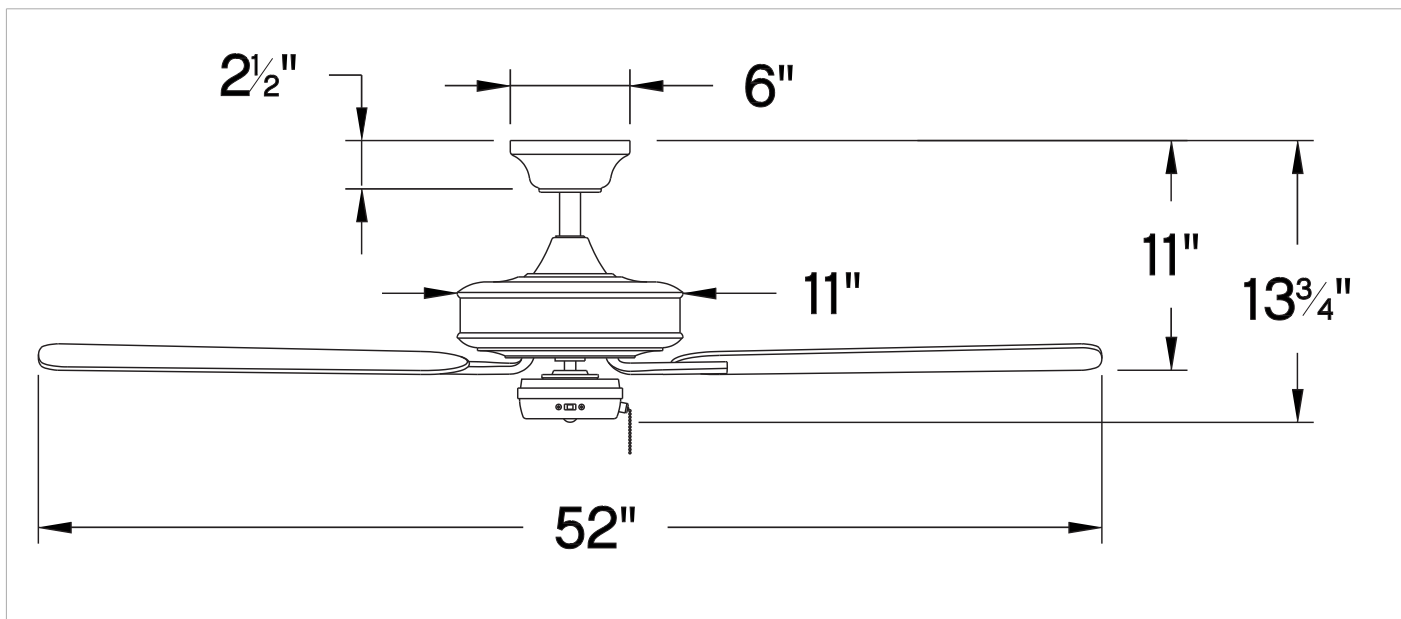

METRO WET

903352FBN-NWA

METRO WET 52" FAN

DETAILS	
FAN FINISH:	Brushed Nickel
BLADE COUNT:	5
SLOPE DEGREE:	20

DIMENSIONS	
WIDTH:	52"
HEIGHT:	9.8"

LIGHT SOURCE	
VOLTAGE:	120v

MOUNTING	
CANOPY:	6" Dia.
LEAD WIRE:	1 X 76"

SHIPPING	
CARTON LENGTH:	23.2
CARTON WIDTH:	13.4
CARTON HEIGHT:	10.3

The Metro Wet ceiling fan evokes a sense of timeless tradition to indoor and outdoor settings. Composed of Composite blades, Metro is available in Brushed Nickel with Silver blades, Chalk White with Chalk White blades, Matte Black with Matte Black blades, and Metallic Matte Bronze with Walnut blades. Wet-rated, Metro Wet is versatile enough to be used for both indoor and outdoor spaces and is part of the Regency Collection.

PRODUCT DETAILS:

- Classic, elegant lines and timeless details enhance a traditional space
- This item includes a 4.5" down rod (other lengths of down rods are available)
- An optional light kit is available
- Pull chain manual reverse, accessory controls available
- Control your fan's power, light, speed, direction, and so much more from the Hinkley Home Automation app
- Can be hung on a sloped ceiling
- Accessory controls are available that are compatible with your home's WiFi network
- Part of the Regency Series of traditional ceiling fans designed to enhance a wide variety of spaces with versatile designs and classic finishes

HINKLEY

HINKLEY
33000 Pin Oak Parkway
Avon Lake, OH 44012

PHONE: (440) 653-5500
Toll Free: 1 (800) 446-5539

hinkley.com

METRO WET 52" FAN

903352FBN-NWA

PERFORMANCE SPECIFICATIONS	STANDARD		DUAL MOUNT	
	HIGH SPEED	AVERAGE SPEED	HIGH SPEED	AVERAGE SPEED
Airflow	4672	3189	4167	2884
EnergyUse	57.7	35	57.6	35
EnergyCost	16	10	16	10
Efficiency	81	90	72.3	82
AMPS	0.49	0.35	0.49	0.35
RPMS	154	105	152	34