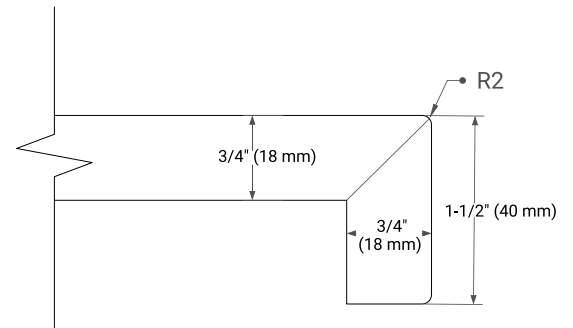

42" LEFT OFFSET CABINET

BASE CABINET DIMENSIONS

42" W x 21.5" D x 33.5" H

FEATURES

- Solid wood frame with engineered wood panels
- Dovetail drawers and joints
- Soft closing doors & drawers

HARDWARE FINISHES*

White Grey

FRONT VIEW

SIDE VIEW

PLAN VIEW

43" LEFT OVAL SINK COUNTERTOP WITH 1.5 IN. THICKNESS

OVERALL DIMENSIONS

43" W x 22" D x 1.5" H

COUNTERTOP OPTIONS

Carrara Marble

White Quartz

FEATURES

- Solid countertop with mitered edges & seams
- Undermount white oval sink
- Pre-drilled for 8" widespread faucet

INCLUDED

- Countertop
- Matching Backsplash
- Oval Sink

COUNTERTOP PLAN VIEW

EDGE SIDE VIEW

THREE DIMENSIONAL COUNTERTOP VIEW