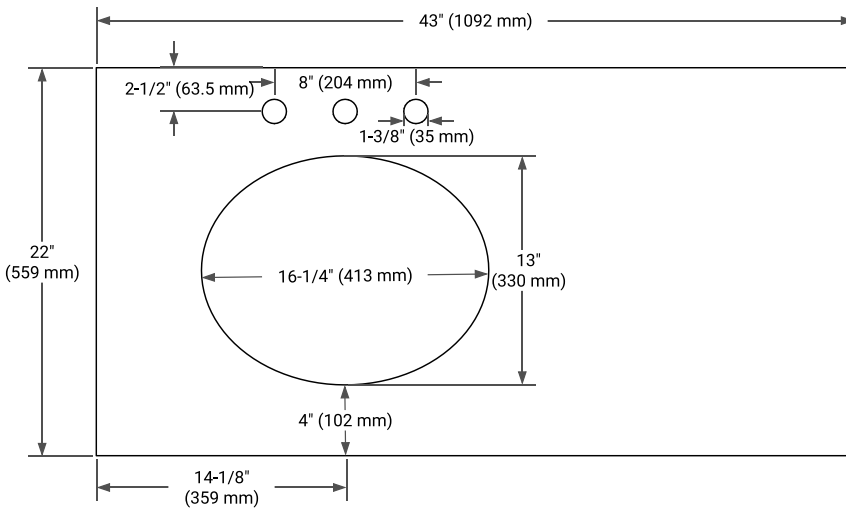

42" LEFT OFFSET CABINET

BASE CABINET DIMENSIONS

42" W x 21.5" D x 33.5" H

FEATURES

- Solid wood frame with engineered wood panels
- Dovetail drawers and joints
- Soft closing doors & drawers

HARDWARE FINISHES*

White Grey

FRONT VIEW

SIDE VIEW

PLAN VIEW

43" LEFT OVAL SINK COUNTERTOP WITH 1.5 IN. THICKNESS

OVERALL DIMENSIONS

43" W x 22" D x 1.5" H

COUNTERTOP OPTIONS

Carrara Marble

White Quartz

FEATURES

- Solid countertop with mitered edges & seams
- Undermount white oval sink
- Pre-drilled for 8" widespread faucet

INCLUDED

- Countertop
- Matching Backsplash
- Oval Sink

COUNTERTOP PLAN VIEW

EDGE SIDE VIEW

THREE DIMENSIONAL COUNTERTOP VIEW