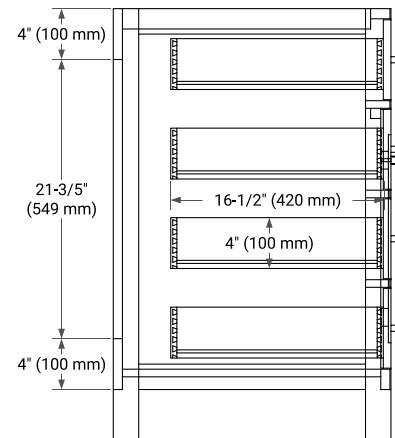

42" LEFT OFFSET CABINET

BASE CABINET DIMENSIONS

42" W x 21.5" D x 33.5" H

FEATURES

- Solid wood frame with engineered wood panels
- Dovetail drawers and joints
- Soft closing doors & drawers

HARDWARE FINISHES*

White Grey

FRONT VIEW

SIDE VIEW

PLAN VIEW

43" LEFT OVAL SINK COUNTERTOP WITH 1.5 IN. THICKNESS

OVERALL DIMENSIONS

43" W x 22" D x 1.5" H

COUNTERTOP OPTIONS

COUNTERTOP PLAN VIEW

EDGE SIDE VIEW

THREE DIMENSIONAL COUNTERTOP VIEW