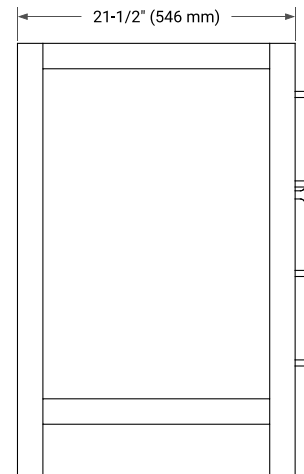

42" LEFT OFFSET CABINET

BASE CABINET DIMENSIONS

42" W x 21.5" D x 33.5" H

FEATURES

- Solid wood frame with engineered wood panels
- Dovetail drawers and joints
- Soft closing doors & drawers

HARDWARE FINISHES*

White Grey

FRONT VIEW

SIDE VIEW

PLAN VIEW

43" LEFT OVAL SINK COUNTERTOP WITH 1.5 IN. THICKNESS

OVERALL DIMENSIONS

43" W x 22" D x 1.5" H

COUNTERTOP OPTIONS

COUNTERTOP PLAN VIEW

EDGE SIDE VIEW

THREE DIMENSIONAL COUNTERTOP VIEW