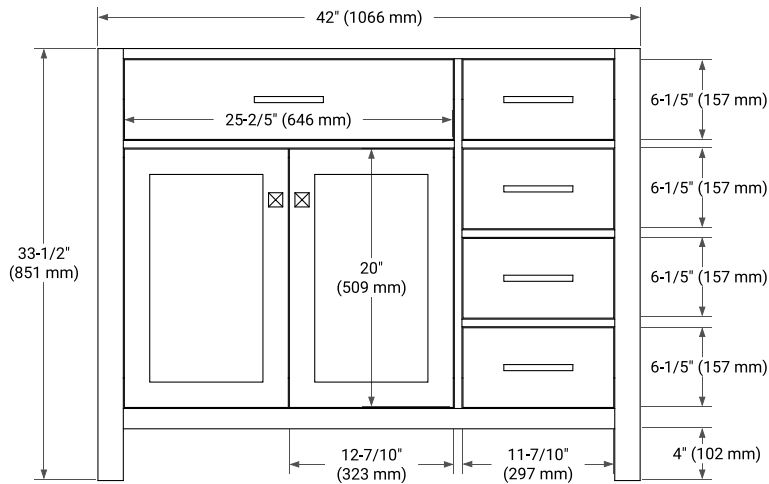

42" LEFT OFFSET CABINET

BASE CABINET DIMENSIONS

42" W x 21.5" D x 33.5" H

FEATURES

- Solid wood frame with engineered wood panels
- Dovetail drawers and joints
- Soft closing doors & drawers

HARDWARE FINISHES*

White Grey

FRONT VIEW

SIDE VIEW

PLAN VIEW

43" LEFT OVAL SINK COUNTERTOP WITH 1.5 IN. THICKNESS

OVERALL DIMENSIONS

43" W x 22" D x 1.5" H

COUNTERTOP OPTIONS

COUNTERTOP PLAN VIEW

EDGE SIDE VIEW

THREE DIMENSIONAL COUNTERTOP VIEW