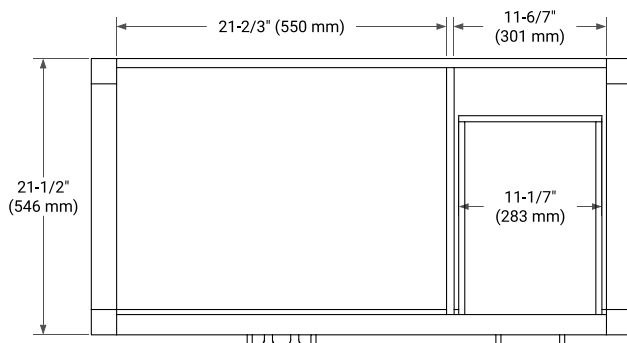

42" LEFT OFFSET CABINET

BASE CABINET DIMENSIONS

42" W x 21.5" D x 33.5" H

FEATURES

- Solid wood frame with engineered wood panels
- Dovetail drawers and joints
- Soft closing doors & drawers

HARDWARE FINISHES*

White Grey

FRONT VIEW

SIDE VIEW

PLAN VIEW

43" LEFT OVAL SINK COUNTERTOP WITH 1.5 IN. THICKNESS

OVERALL DIMENSIONS

43" W x 22" D x 1.5" H

COUNTERTOP OPTIONS

COUNTERTOP PLAN VIEW

EDGE SIDE VIEW

THREE DIMENSIONAL COUNTERTOP VIEW