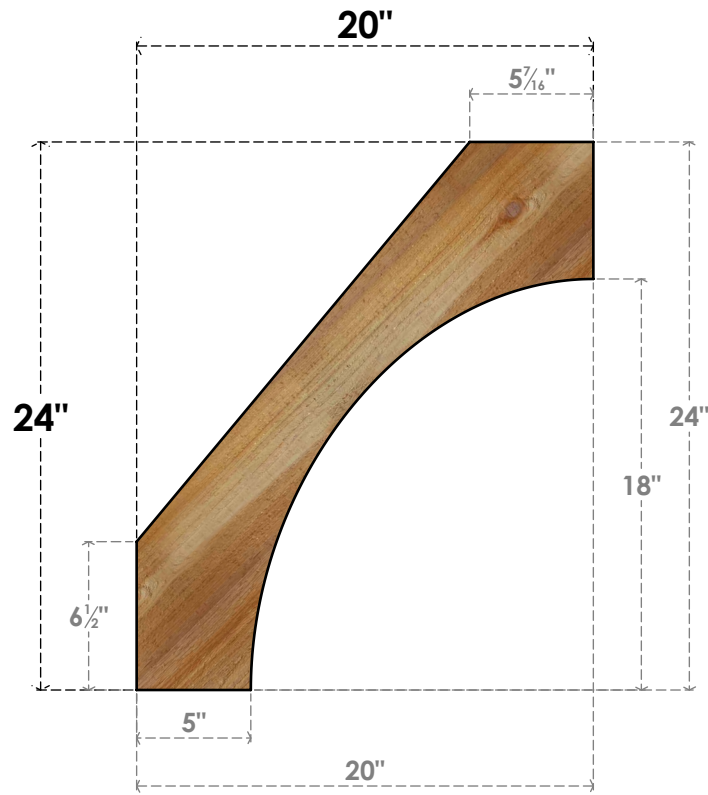

BRC04X20X24WTLOORWR

4"W X 20"D X 24"H WESTLAKE ROUGH SAWN BRACE, WESTERN RED CEDAR

SIDE

FRONT

EKENA
MILLWORK
 EKENA MILLWORK
 2300 WEST MAIN ST.
 CLARKSVILLE, TX 75426
 TOLL FREE: 866-607-0453
 WWW.EKENAMILLWORK.COM