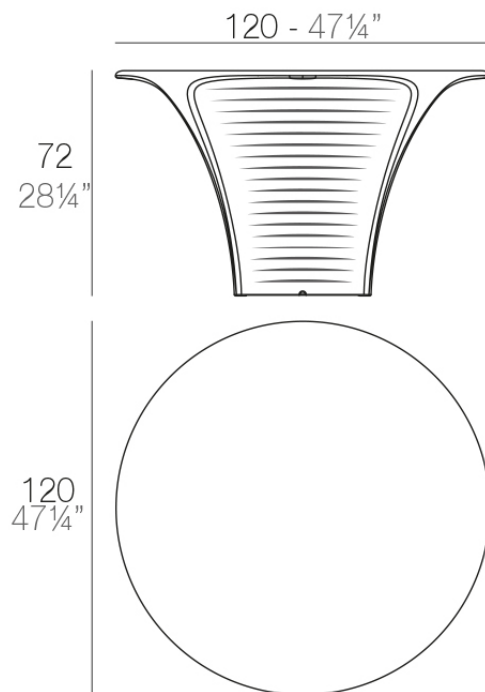

Products / Dining Tables / Biophilia Table ø120x72

Biophilia table ø120x72

by Ross Lovegrove

The Biophilia furniture design collection, by Ross Lovegrove, explores a new avenue of design that forms a dialogue between time, shape and space. It combines the trend-setting natural design of the Sagrada Família by Antonio Gaudí, VONDOM's expertise in advanced rotational moulding technology and the ongoing line of research of digital transference into contemporary design.

Info

Description

Made of polyethylene resin by rotational moulding. 100% Recyclable. Item suitable for indoor and outdoor use. Available in different finishes.

Weight: 59.69 Kg

BIOPHILIA Mesa
BIOPHILIA Dining Table