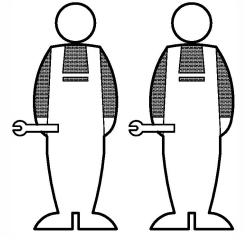

ASSEMBLY INSTRUCTIONS

Writing Desk

Not Provided

2 Persons

Part List :

Hardware List

| | | | |
|-------------------------------|---------------------------------|-------------------------------------|-------------------------------|
| A M6 x 70mm = 8 | C 1/4" x 19mm = 8 | E 24mm = 6 | G M8 x 30mm = 6 |
| B 1/4" = 8 | D 9mm = 6 | F #8 x 1/4" (BLK) = 5 | H = 1 |