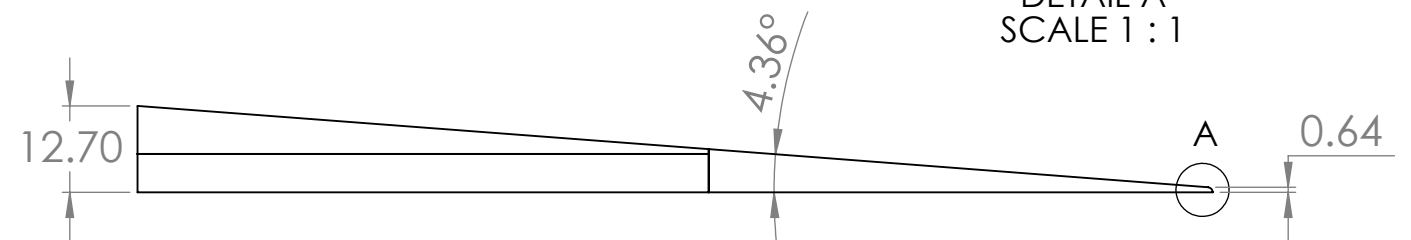

DETAIL A
SCALE 1 : 1

PROPRIETARY:
THE INFORMATION CONTAINED IN THIS DRAWING IS THE SOLE PROPERTY OF SAFEPATH PRODUCTS. ANY REPRODUCTION IN PART OR AS A WHOLE WITHOUT THE WRITTEN PERMISSION OF SAFEPATH PRODUCTS IS PROHIBITED.

CONTACTS:
SafePath Products:
 1 800 497 2003
Support:
info@safepathproducts.com
Sales:
quote@safepathproducts.com

RAMP MODEL:	SRR 2500
RAMP HEIGHT:	12.7 CENTIMETERS
LAST UPDATE:	11/10/20
UNLESS OTHERWISE SPECIFIED: DIMENSIONS ARE IN CENTIMETERS	