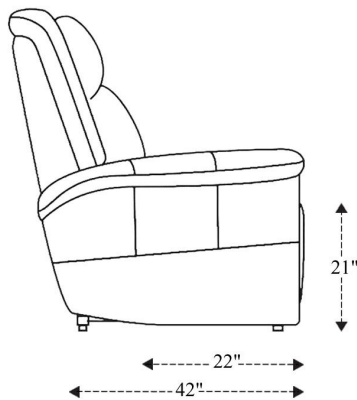

MBEL-812P3Z-ATFG

Zero Gravity Power Recliner P3

Overall Dimensions	41.5" x 42" x 44"
Overall Width	41.5"
Overall Depth	42"
Overall Height	44"
Overall Weight	143 lbs.
Fully Reclined	71"
Distance from Wall	7.5"
Back of Seat to end of Chaise	45"
Leg Height <small>(Distance from Foot Rest to Floor in Full Recline)</small>	26"
Head Height <small>(Distance from Headrest to Floor in Full Recline)</small>	29"

Seat Width	23"
Seat Depth	22"
Seat Height	21"
Arm Width	9"
Arm Depth	23"
Arm Height	26"
Back Width	26"
Back Height	28"
Headrest Extended from Back	6"