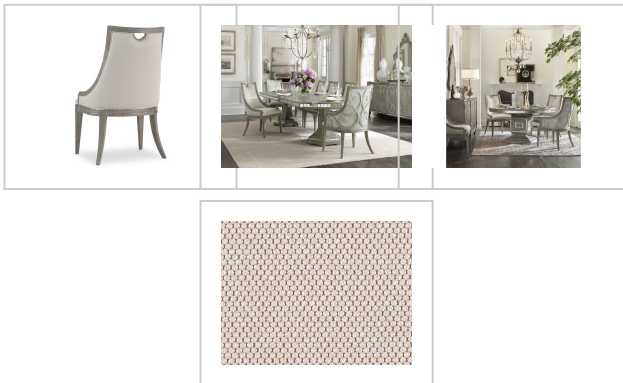

**Finish:** Light Wood

**Brand:** Hooker Furniture

**Product Description:** Pamper yourself in this side chair that is as comfortable as it is opulent, featuring a luxe scrolled fretwork overlay on the back. The comfortable fabric seat and back is upholstered in Shimmering Boucle, and the chair is finished in Epoque, a greige with shimmer on Oak veneers.

**Collection Features:** Pursue serenity at home. Create your own personal sanctuary, a special place where you can experience comfort within.

**Status:** Active

**Finish:** Epoque: Greige with shimmer on oak veneers. Distressing includes light rasping.

**Features:** Fabric seat and back  
Shimmering Boucle fabric

**Material:** Oak Veneers and Fabric

**Finish Construction:** Hooker Furniture utilizes a multiple-step finish process of up to 16 finish steps. This results in an unsurpassed clarity, depth and color richness and durability to our finishes. Through hand-craftsmanship such as rubbing and padding, our finishes feel as good as they look, with a smoothness that is delightful to the touch.