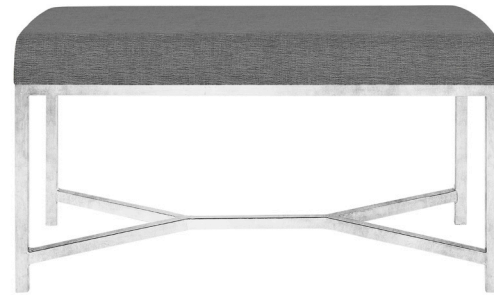

Web Bench

ELLAHOME

SKU#

BH30

Overall

36"l x 18"d x 19"h

Description

A warm and welcoming vibe comes from this metal and fabric bench. Simplistic in design, the slim legs are supported with a lovely X-style base designed with an interesting overlap.

Materials

Wrought Iron/ Fabric

Finish Options

-  AB Antique Black
-  BB Bronzed Brass
-  DO Deep Ocean
-  DG Distressed Gray
-  FB Flat Black
-  GL Gold Leaf (+15%)
-  MB Metallic Bronze
-  MG Metallic Graphite
-  OW Oyster White
-  SL Silver Leaf (+15%)

Cushion Options

-  L4 A La Mode Ivory
-  L1 Beige Linen
-  L3 Charcoal Linen
-  L2 Dove Grey Linen
-  F1 Faux White Lamb Fur
-   COM Customer Own Materials (+20%)

Floor Protection
Rubber Plugs

COM Yardage
1

Weight
35 lb