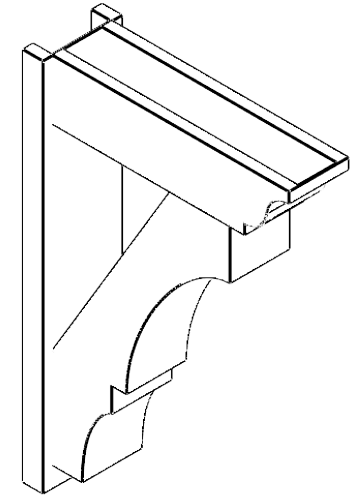

ITEM NUMBER: OUTUROC060X080X26000X38000X060X020X060BOA04RCPR

6"W TOP X 8"W BACK X 26"D X 38"H X 6"T TOP X 2"T BACK TIMBERTHANE ROUGH CEDAR BALBOA FAUX WOOD OPEN OUTLOOKER, TRADITIONAL TOP AND BLOCK BACK, 6"W CLOSED BRACE, PRIMED TAN

SIDE PROFILE

FRONT PROFILE

ISOMETRIC

GENERATED DATE : 07/05/2023

EKENA MILLWORK
2300 WEST MAIN ST.
CLARKSVILLE, TX 75426
TOLL FREE: 866-607-0453
WWW.EKENAMILLWORK.COM

NOTES

1. INSTALLATION TO BE COMPLETED IN ACCORDANCE WITH MANUFACTURER'S SPECIFICATIONS.
2. DRAWING MAY NOT BE TO SCALE
3. THIS DRAWING IS INTENDED FOR DESIGN AND PLANNING PURPOSES ONLY.
4. ALL INFORMATION CONTAINED HEREIN WAS CURRENT AT THE TIME OF DEVELOPMENT BUT MUST BE REVIEWED AND APPROVED BY THE PRODUCT MANUFACTURER TO BE CONSIDERED ACCURATE.
5. TIMBERTHANE ARCHITECTURAL PRODUCTS ARE MADE FROM HIGH DENSITY URETHANE AND COME FACTORY PRIMED