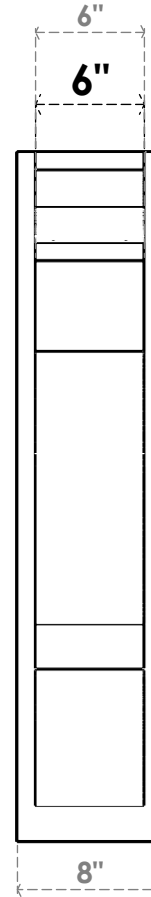

ITEM NUMBER: OUTUROC060X080X26000X38000X060X020X060BOA04RCPR

6"W TOP X 8"W BACK X 26"D X 38"H X 6"T TOP X 2"T BACK TIMBERTHANE ROUGH CEDAR BALBOA FAUX WOOD OPEN OUTLOOKER, TRADITIONAL TOP AND BLOCK BACK, 6"W CLOSED BRACE, PRIMED TAN

SIDE PROFILE

FRONT PROFILE

ISOMETRIC

GENERATED DATE : 07/05/2023

EKENA MILLWORK
2300 WEST MAIN ST.
CLARKSVILLE, TX 75426
TOLL FREE: 866-607-0453
WWW.EKENAMILLWORK.COM

NOTES

1. INSTALLATION TO BE COMPLETED IN ACCORDANCE WITH MANUFACTURER'S SPECIFICATIONS.
2. DRAWING MAY NOT BE TO SCALE
3. THIS DRAWING IS INTENDED FOR DESIGN AND PLANNING PURPOSES ONLY.
4. ALL INFORMATION CONTAINED HEREIN WAS CURRENT AT THE TIME OF DEVELOPMENT BUT MUST BE REVIEWED AND APPROVED BY THE PRODUCT MANUFACTURER TO BE CONSIDERED ACCURATE.
5. TIMBERTHANE ARCHITECTURAL PRODUCTS ARE MADE FROM HIGH DENSITY URETHANE AND COME FACTORY PRIMED