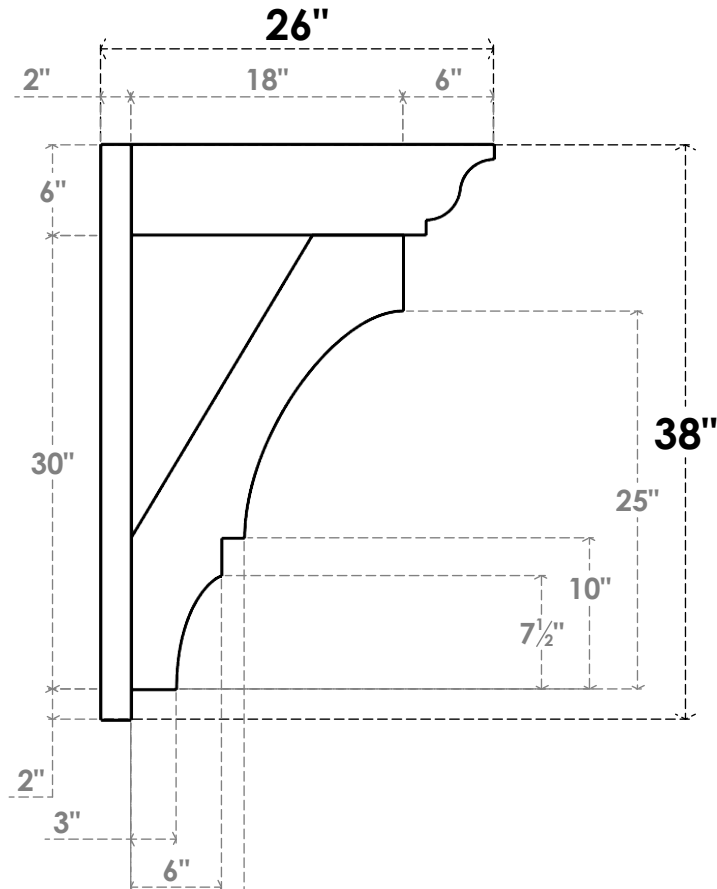

ITEM NUMBER: OUTUROC060X080X26000X38000X060X020X060BOA04RCPR

6"W TOP X 8"W BACK X 26"D X 38"H X 6"T TOP X 2"T BACK TIMBERTHANE ROUGH CEDAR BALBOA FAUX WOOD OPEN OUTLOOKER, TRADITIONAL TOP AND BLOCK BACK, 6"W CLOSED BRACE, PRIMED TAN

SIDE PROFILE

FRONT PROFILE

ISOMETRIC

GENERATED DATE : 07/05/2023

EKENA MILLWORK
2300 WEST MAIN ST.
CLARKSVILLE, TX 75426
TOLL FREE: 866-607-0453
WWW.EKENAMILLWORK.COM

NOTES

1. INSTALLATION TO BE COMPLETED IN ACCORDANCE WITH MANUFACTURER'S SPECIFICATIONS.
2. DRAWING MAY NOT BE TO SCALE
3. THIS DRAWING IS INTENDED FOR DESIGN AND PLANNING PURPOSES ONLY.
4. ALL INFORMATION CONTAINED HEREIN WAS CURRENT AT THE TIME OF DEVELOPMENT BUT MUST BE REVIEWED AND APPROVED BY THE PRODUCT MANUFACTURER TO BE CONSIDERED ACCURATE.
5. TIMBERTHANE ARCHITECTURAL PRODUCTS ARE MADE FROM HIGH DENSITY URETHANE AND COME FACTORY PRIMED