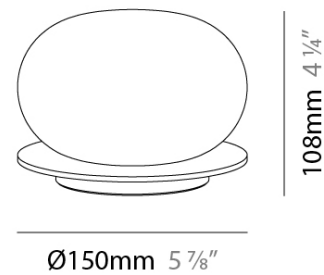

KNOCK PORTABLE

D94058

base number

1. To build a product code in our configurator select the specify button on the base model # product page
2. To build a manual product code on this datasheet choose from the options listed below in blue font and add the suffix to the base model #

GENERAL

Series: Knock
Brand: Milan
Division: Design
Mounting Type: Portable
Mounting Location: Table
Subcategory: Ambient

PHYSICAL

Shape: Round
Diameter (mm): 150
Diameter (in): 5 7/8
Height (mm): 108
Height (in): 4 1/4
Light Distribution: Omnidirectional
Weight (kg): 0.45
Weight (lbs): 0.999
Diffuser: Glass - Opal
Holder Finish: MBQ
Accent Finish: ASH
Fixture Material: Metal / Wood

ELECTRICAL

Number of Lamps: 1
Lamp Type: LED Retrofit
Bulb Included: Bulb Not Included
Max. Wattage Per Lamp (W): 4.8
Lamp Base: G9
Input Voltage (V): 120

RATINGS AND CERTIFICATIONS

Certified By: CSA Certified to UL and CSA Standards
IP rating: IP20

PROJECT
TYPE
SPECIFIER
QUANTITY
DATE