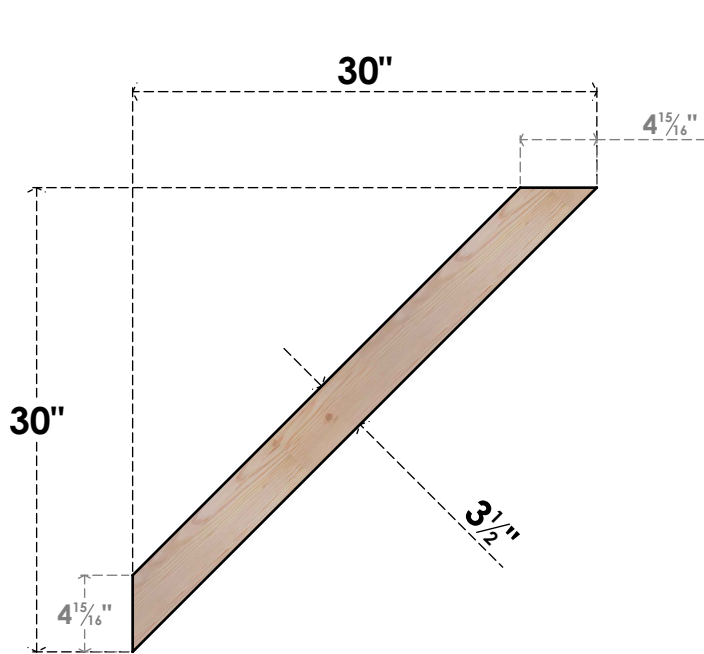

# BRC04X30X30TRA00SDF

3 1/2"W X 30"D X 30"H TRADITIONAL SMOOTH BRACE, DOUGLAS FIR

**SIDE**

**FRONT**

EKENA MILLWORK  
 2300 WEST MAIN ST.  
 CLARKSVILLE, TX 75426  
 TOLL FREE: 866-607-0453  
 WWW.EKENAMILLWORK.COM