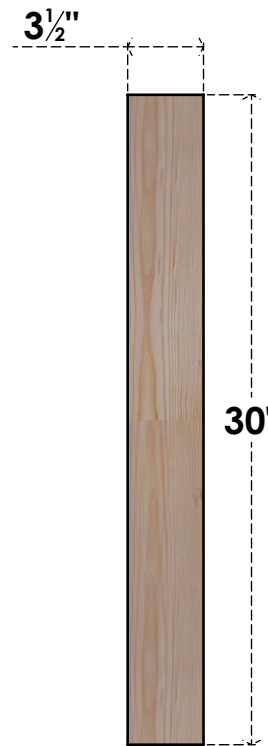

# BRC04X30X30TRA00SDF

3 1/2"W X 30"D X 30"H TRADITIONAL SMOOTH BRACE, DOUGLAS FIR

**SIDE**

**FRONT**

EKENA MILLWORK  
 2300 WEST MAIN ST.  
 CLARKSVILLE, TX 75426  
 TOLL FREE: 866-607-0453  
 WWW.EKENAMILLWORK.COM

**NOTES**

1. INSTALLATION TO BE COMPLETED IN ACCORDANCE WITH MANUFACTURER'S SPECIFICATIONS.
2. DRAWING MAY NOT BE TO SCALE
3. THIS DRAWING IS INTENDED FOR DESIGN AND PLANNING PURPOSES ONLY.
4. ALL INFORMATION CONTAINED HEREIN WAS CURRENT AT THE TIME OF DEVELOPMENT BUT MUST BE REVIEWED AND APPROVED BY THE PRODUCT MANUFACTURER TO BE CONSIDERED ACCURATE.
5. PRODUCTS ARE NOT KILN DRIED. THIS ITEM IS UNIQUE AND WILL CONTAIN THE NATURAL VARIATIONS THAT THE WOOD SPECIES OFFERS. THIS MAY RESULT IN VARIATIONS UP TO 1/4"