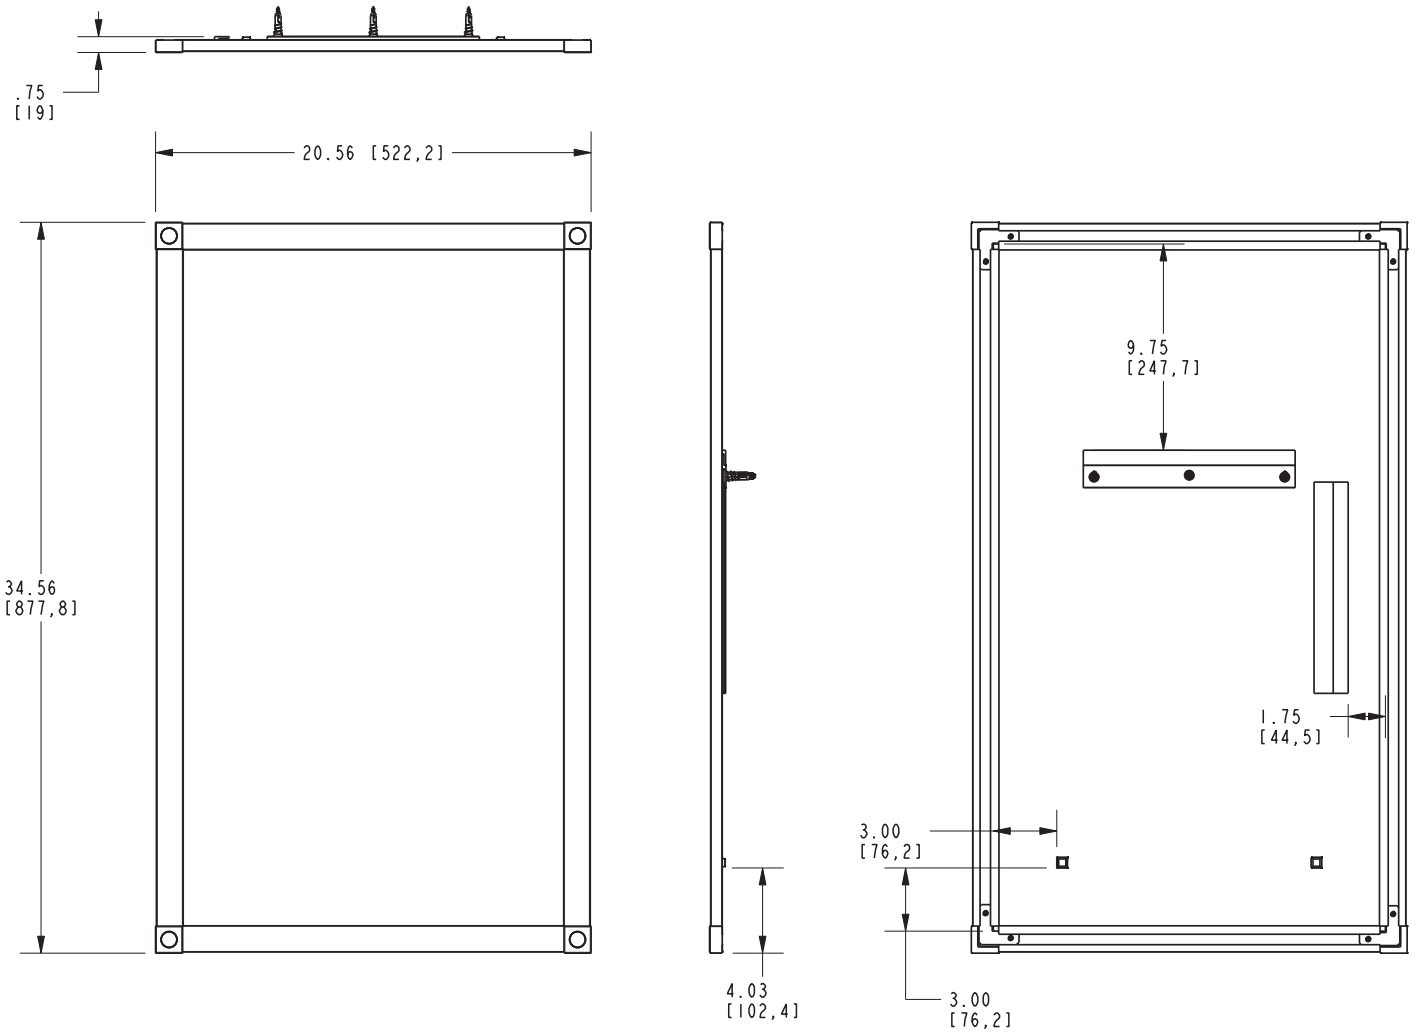

3041

Frame Mirror 3041

GINGER