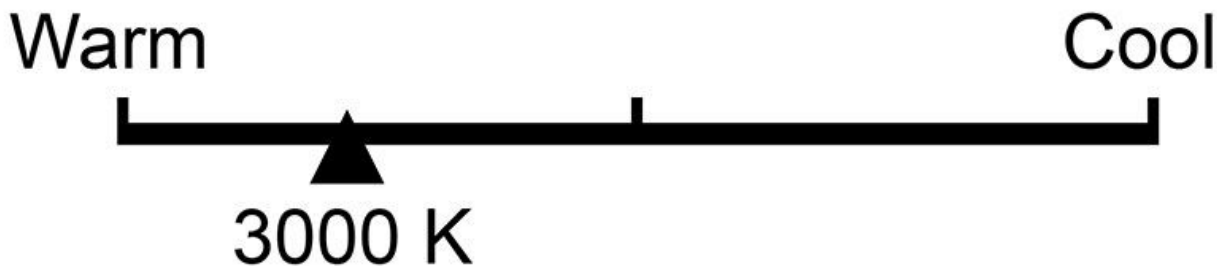

Lighting Facts Per Bulb

Brightness **800 lumens**

Estimated Yearly Energy Cost **\$1.02**

Based on 3 hrs/day, 11¢/kWh
Cost depends on rates and use

Life **13.7 years**
Based on 3 hrs/day

Light Appearance

Energy Used **8.5 watts**