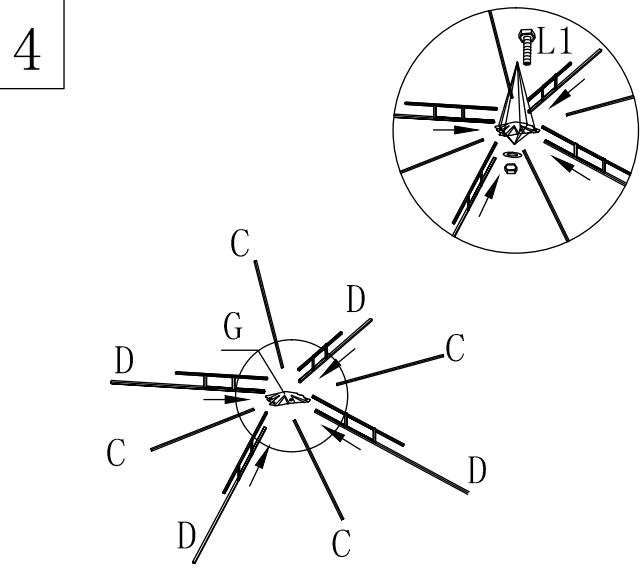

L 4PCS

M6 × 45

L1 8PCS

M6 × 30

L2 32PCS

M6 × 30

H 2PCS

M6

J 8PCS

N 1PC

N1 1PC

Q 4PCS

**⚠ WARNING:** THIS GAZEBO IS DESIGNED AS A TEMPORARY STRUCTURE ONLY. IT IS RECOMMENDED THAT THE GAZEBO BE DISASSEMBLED IN EXTREME WEATHER CONDITIONS SUCH AS STRONG WINDS OR STORMS. FAILURE TO COMPLY WITH THE ABOVE WARNING MAY CAUSE DAMAGE TO THE GAZEBO OR VEHICLE AND WILL VOID WARRANTY.