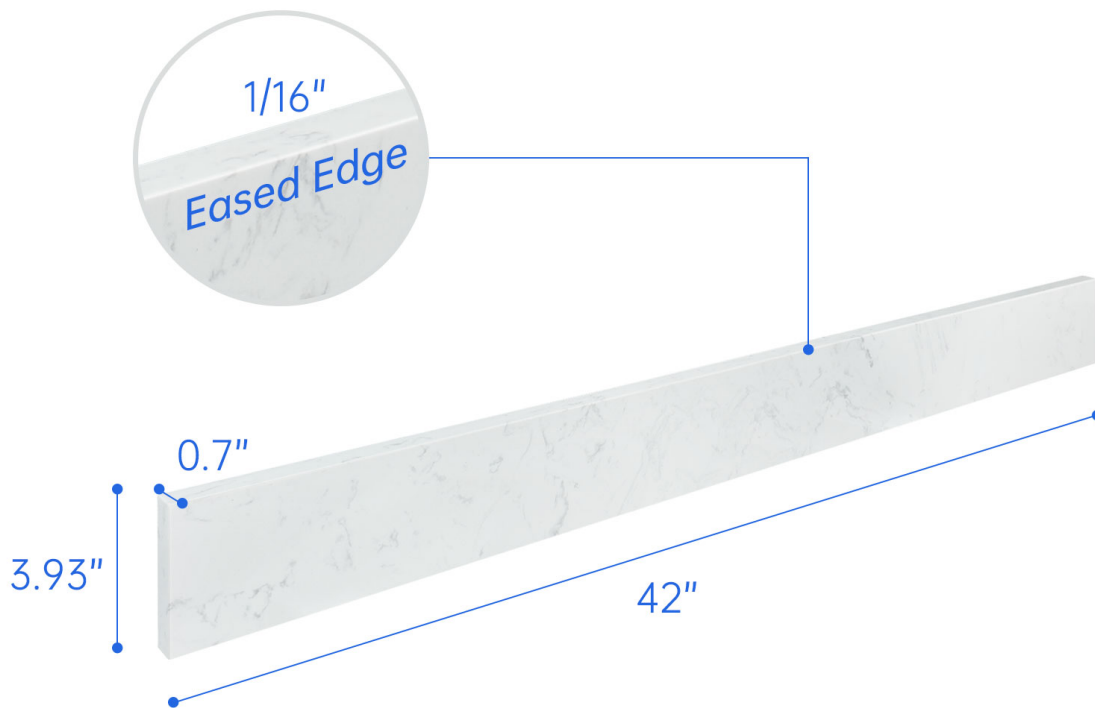

Replacement 42 Inch Backsplash in Carrara White

Universal Size For Vanity

Carrara White Engineered Stone Backsplash

Description

This backsplash guard is a perfect accessory to protect bathroom walls from water damage, designed to match standard sinks and countertops. It helps keep walls intact while adding a neat and attractive look to the bathroom sink area.