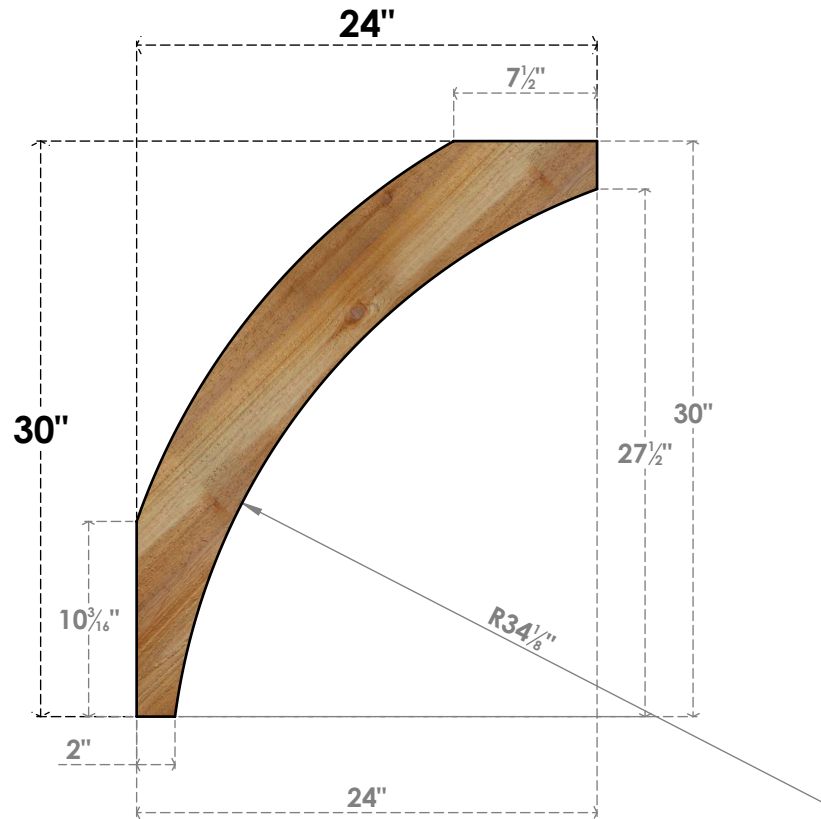

BRC06X24X30THR00RWR

6"W X 24"D X 30"H THORTON ROUGH SAWN BRACE, WESTERN RED CEDAR

SIDE

FRONT

EKENA MILLWORK
 2300 WEST MAIN ST.
 CLARKSVILLE, TX 75426
 TOLL FREE: 866-607-0453
 WWW.EKENAMILLWORK.COM

NOTES

1. INSTALLATION TO BE COMPLETED IN ACCORDANCE WITH MANUFACTURER'S SPECIFICATIONS.
2. DRAWING MAY NOT BE TO SCALE
3. THIS DRAWING IS INTENDED FOR DESIGN AND PLANNING PURPOSES ONLY.
4. ALL INFORMATION CONTAINED HEREIN WAS CURRENT AT THE TIME OF DEVELOPMENT BUT MUST BE REVIEWED AND APPROVED BY THE PRODUCT MANUFACTURER TO BE CONSIDERED ACCURATE.
5. PRODUCTS ARE NOT KILN DRIED. THIS ITEM IS UNIQUE AND WILL CONTAIN THE NATURAL VARIATIONS THAT THE WOOD SPECIES OFFERS. THIS MAY RESULT IN VARIATIONS UP TO 1/4"