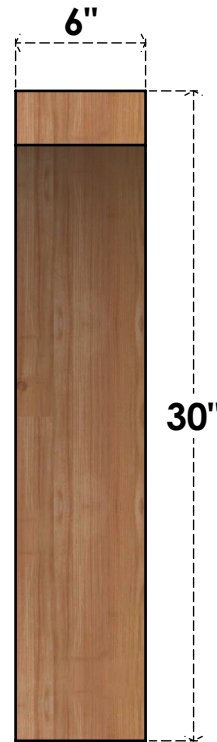

BRC06X24X30THR00RWR

6"W X 24"D X 30"H THORTON ROUGH SAWN BRACE, WESTERN RED CEDAR

SIDE

FRONT

EKENA MILLWORK
 2300 WEST MAIN ST.
 CLARKSVILLE, TX 75426
 TOLL FREE: 866-607-0453
 WWW.EKENAMILLWORK.COM

NOTES

1. INSTALLATION TO BE COMPLETED IN ACCORDANCE WITH MANUFACTURER'S SPECIFICATIONS.
2. DRAWING MAY NOT BE TO SCALE
3. THIS DRAWING IS INTENDED FOR DESIGN AND PLANNING PURPOSES ONLY.
4. ALL INFORMATION CONTAINED HEREIN WAS CURRENT AT THE TIME OF DEVELOPMENT BUT MUST BE REVIEWED AND APPROVED BY THE PRODUCT MANUFACTURER TO BE CONSIDERED ACCURATE.
5. PRODUCTS ARE NOT KILN DRIED. THIS ITEM IS UNIQUE AND WILL CONTAIN THE NATURAL VARIATIONS THAT THE WOOD SPECIES OFFERS. THIS MAY RESULT IN VARIATIONS UP TO 1/4"