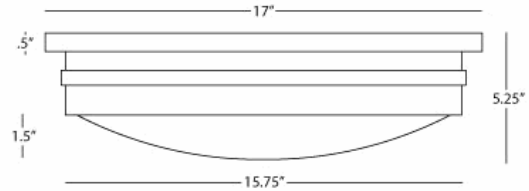

** Available for Quick SHIP **