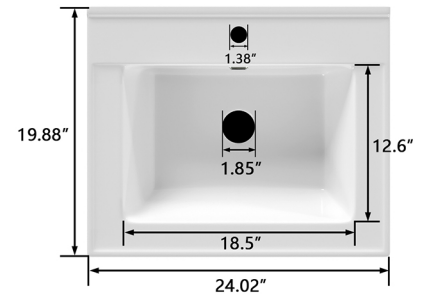

Model #DV-1BV0151NW

Overall Dimension: 24.02" L x 19.88" W x 34.96" H

Features:

- Supported by tapered legs, this bathroom vanity is crafted from high-quality MDF and wood board. Its integrated ceramic sink and countertop design is both functional and stylish.
- Our bathroom vanity has ample storage space with a shelf design that allows for efficient zoned storage and organization, bringing you a tidier, more convenient experience.
- The sink is equipped with an overflow hole, a pre-drilled faucet hole and a drain hole to ensure easy set-up (please check the dimensions carefully). Please note that other accessories such as faucets or drains are not included.
- Our bathroom vanity doors are designed with soft-close mechanisms to ensure a silent closure every time and to prevent slamming. The hinges are made of sturdy and durable hardware to ensure long-term reliability for your daily use.
- Our bathroom vanities come pre-assembled, saving you the time and effort of assembling them yourself and avoiding the problem of missing parts. You can start building your bathroom as soon as you receive it.

Package Included:

● Bathroom Vanity

● Instruction Manual

Technical Specifications:

- + Outer Size: 24.02" L x 19.88" W x 34.96" H
- + Cabinet Door Size: 11.57" L x 1.34" W x 21.73" H
- + Cabinet & Top Assembled Weight: 74.96 lbs
- + Assembly Required: No
- + Backsplash Included: No
- + Color: Natural Wood Color
- + Sink Type: Ceramic
- + Cabinet Material: MDF + Wood
- + Faucet Mounting Hole Type: 1 Hole

#DV-1BV0151NW

Bathroom vanities are manually measured, so sizes may vary slightly.

1 Year Warranty

All DeerValley bathroom vanities come with our warranty within one year.