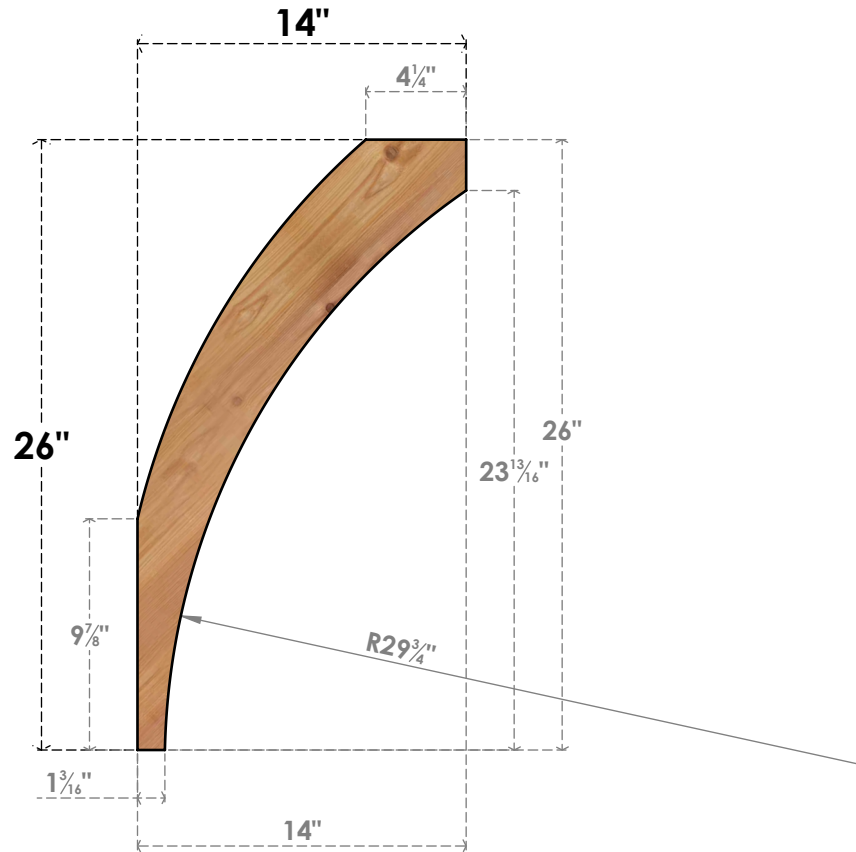

BRC06X14X26THR00SWR

5 1/2"W X 14"D X 26"H THORTON SMOOTH BRACE, WESTERN RED CEDAR

SIDE

FRONT

EKENA MILLWORK
 2300 WEST MAIN ST.
 CLARKSVILLE, TX 75426
 TOLL FREE: 866-607-0453
 WWW.EKENAMILLWORK.COM

NOTES

1. INSTALLATION TO BE COMPLETED IN ACCORDANCE WITH MANUFACTURER'S SPECIFICATIONS.
2. DRAWING MAY NOT BE TO SCALE
3. THIS DRAWING IS INTENDED FOR DESIGN AND PLANNING PURPOSES ONLY.
4. ALL INFORMATION CONTAINED HEREIN WAS CURRENT AT THE TIME OF DEVELOPMENT BUT MUST BE REVIEWED AND APPROVED BY THE PRODUCT MANUFACTURER TO BE CONSIDERED ACCURATE.
5. PRODUCTS ARE NOT KILN DRIED. THIS ITEM IS UNIQUE AND WILL CONTAIN THE NATURAL VARIATIONS THAT THE WOOD SPECIES OFFERS. THIS MAY RESULT IN VARIATIONS UP TO 1/4"