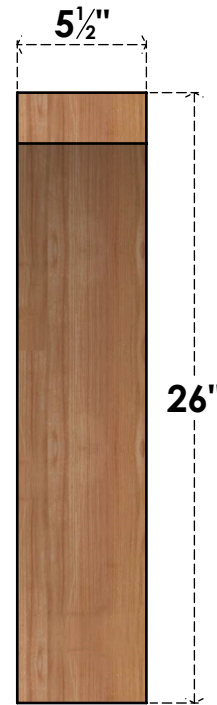

BRC06X14X26THR00SWR

5 1/2"W X 14"D X 26"H THORTON SMOOTH BRACE, WESTERN RED CEDAR

SIDE

FRONT

EKENA MILLWORK
 2300 WEST MAIN ST.
 CLARKSVILLE, TX 75426
 TOLL FREE: 866-607-0453
 WWW.EKENAMILLWORK.COM

NOTES

1. INSTALLATION TO BE COMPLETED IN ACCORDANCE WITH MANUFACTURER'S SPECIFICATIONS.
2. DRAWING MAY NOT BE TO SCALE
3. THIS DRAWING IS INTENDED FOR DESIGN AND PLANNING PURPOSES ONLY.
4. ALL INFORMATION CONTAINED HEREIN WAS CURRENT AT THE TIME OF DEVELOPMENT BUT MUST BE REVIEWED AND APPROVED BY THE PRODUCT MANUFACTURER TO BE CONSIDERED ACCURATE.
5. PRODUCTS ARE NOT KILN DRIED. THIS ITEM IS UNIQUE AND WILL CONTAIN THE NATURAL VARIATIONS THAT THE WOOD SPECIES OFFERS. THIS MAY RESULT IN VARIATIONS UP TO 1/4"