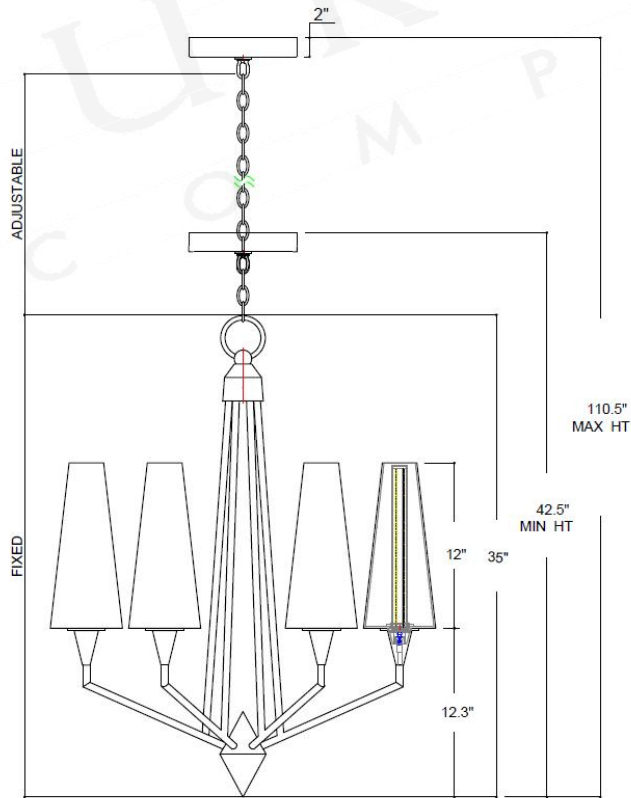

ITEM: 9000-1371

Overall Dimensions

Height: 35"

Diameter: 28"

TOP VIEW

CANOPY DETAIL

FRONT VIEW