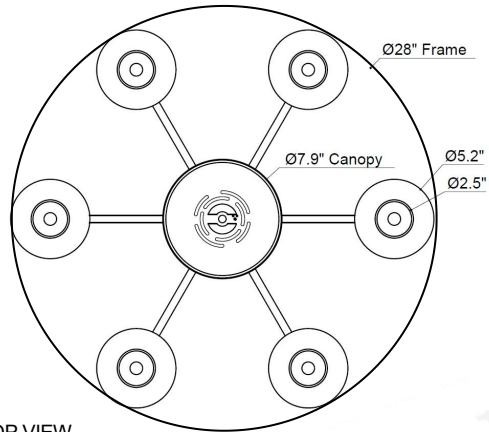

ITEM: 9000-1371

Overall Dimensions

Height: 35"

Diameter: 28"

TOP VIEW

CANOPY DETAIL

FRONT VIEW