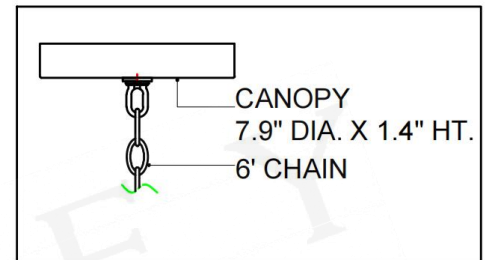

ITEM: 9000-1371

Overall Dimensions

Height: 35"

Diameter: 28"

TOP VIEW

CANOPY DETAIL

FRONT VIEW