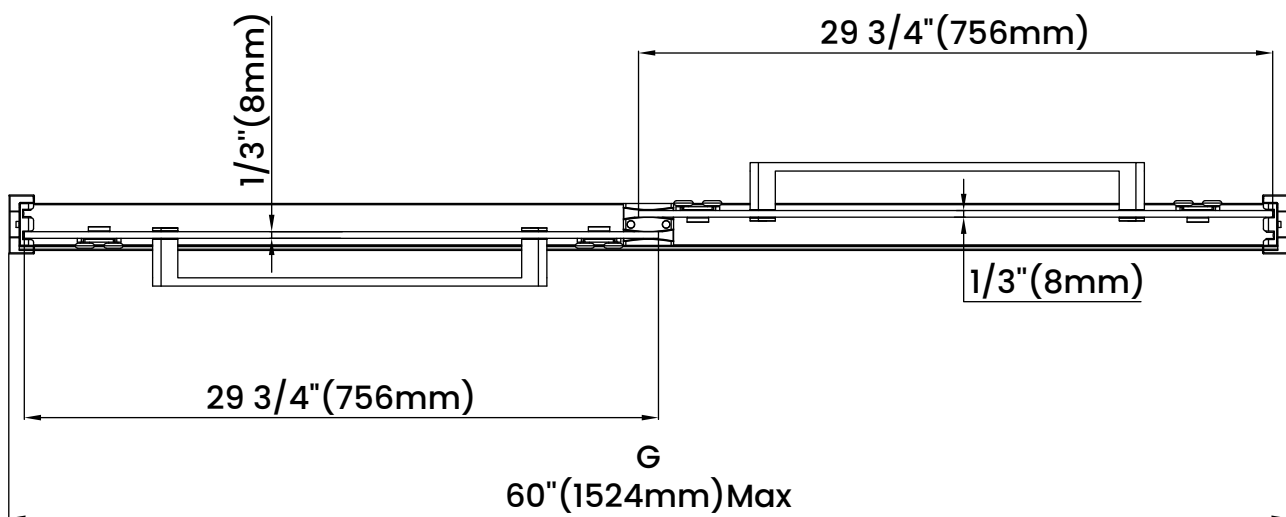

Measurements	
A	Distance Between Handle Holes
B	Handle Length
C	Distance Between Handle Holes To The Side
D	Distance Between Handle Holes To The Bottom
F	Walk-In Width
G	Min/Max Shower Door Width
H	Shower Door Height
J	Walk Through Opening Height

Measurements provided are in mm and inches.

Measurements	
A	Distance Between Handle Holes
B	Handle Length
C	Distance Between Handle Holes To The Side
D	Distance Between Handle Holes To The Bottom
F	Walk-In Width
G	Min/Max Shower Door Width
H	Shower Door Height
J	Walk Through Opening Height

Measurements provided are in mm and inches.