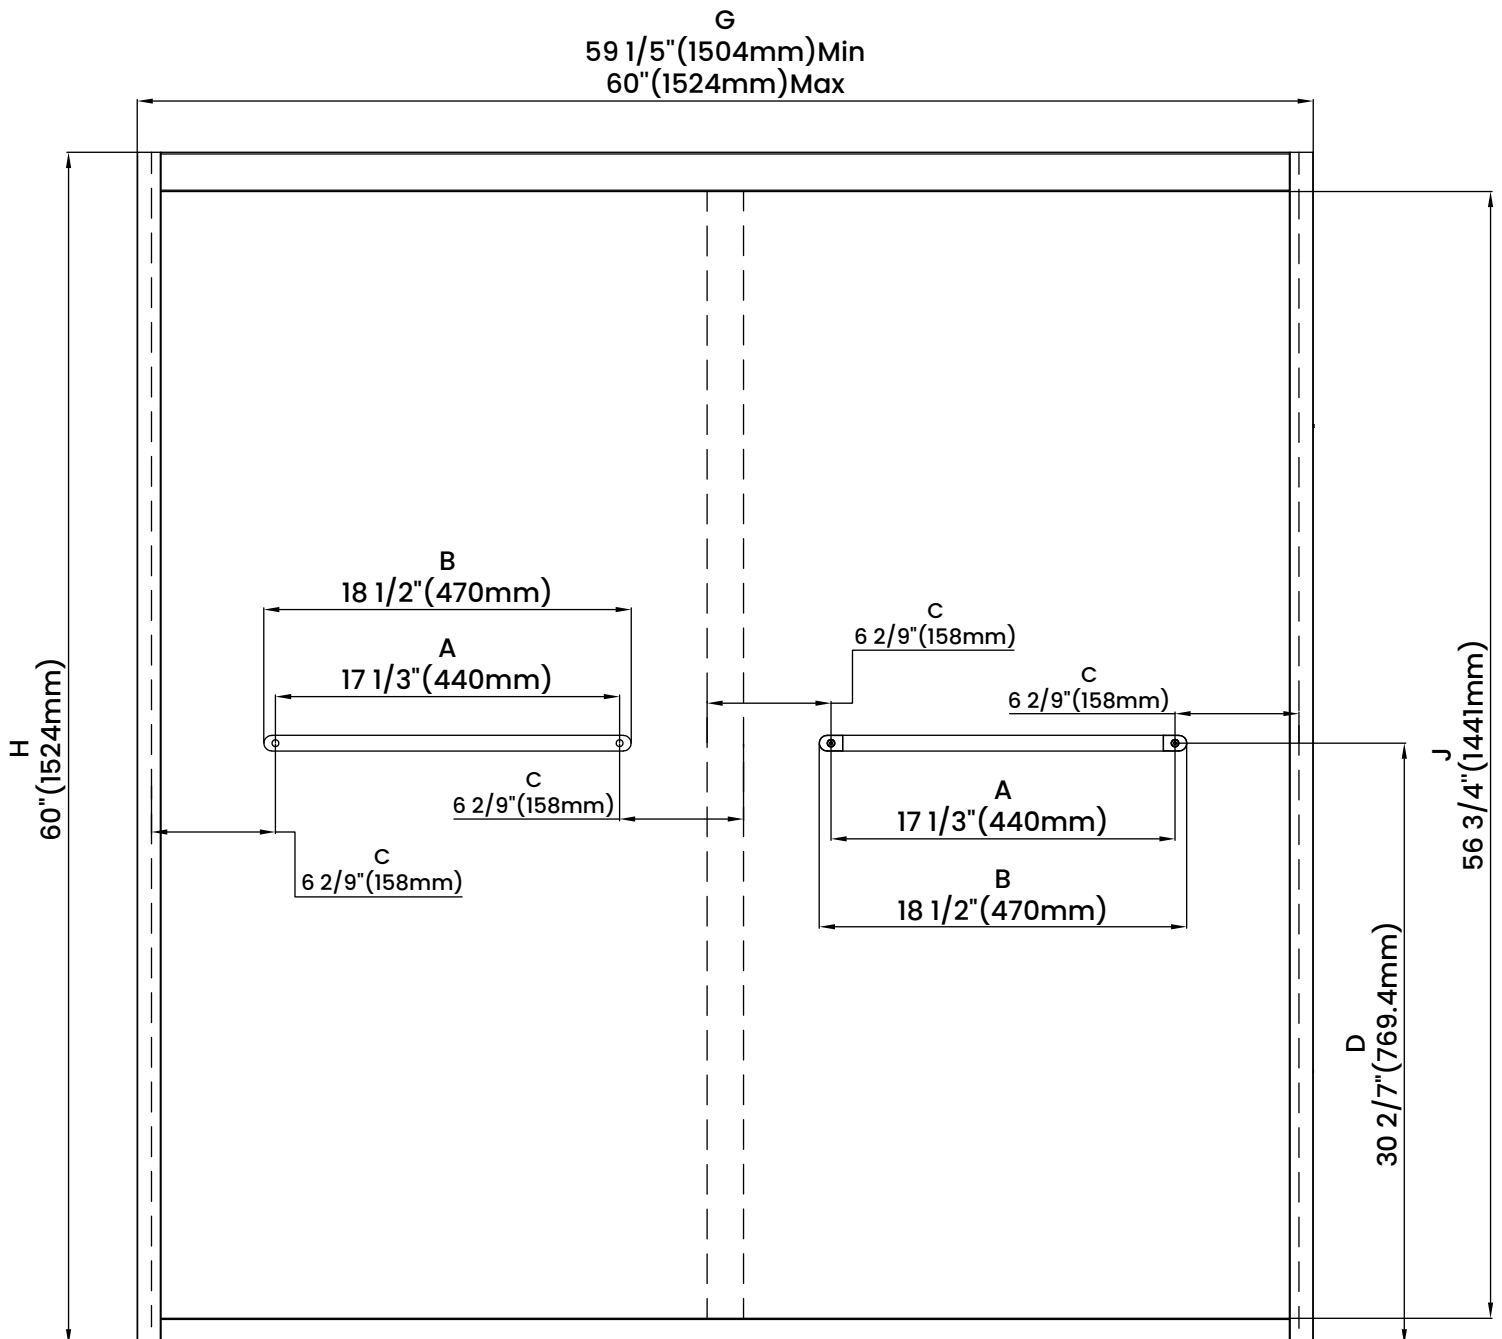

Measurements	
A	Distance Between Handle Holes
B	Handle Length
C	Distance Between Handle Holes To The Side
D	Distance Between Handle Holes To The Bottom
F	Walk-In Width
G	Min/Max Shower Door Width
H	Shower Door Height
J	Walk Through Opening Height

Measurements provided are in mm and inches.

Measurements	
A	Distance Between Handle Holes
B	Handle Length
C	Distance Between Handle Holes To The Side
D	Distance Between Handle Holes To The Bottom
F	Walk-In Width
G	Min/Max Shower Door Width
H	Shower Door Height
J	Walk Through Opening Height

Measurements provided are in mm and inches.