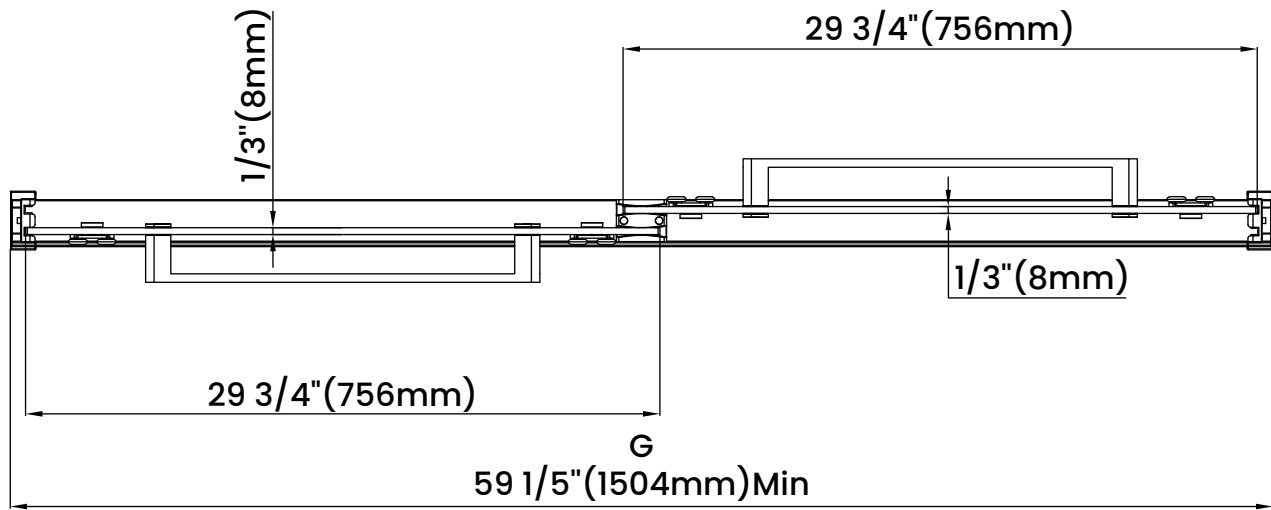

Measurements	
A	Distance Between Handle Holes
B	Handle Length
C	Distance Between Handle Holes To The Side
D	Distance Between Handle Holes To The Bottom
F	Walk-In Width
G	Min/Max Shower Door Width
H	Shower Door Height
J	Walk Through Opening Height

Measurements provided are in mm and inches.

Measurements	
A	Distance Between Handle Holes
B	Handle Length
C	Distance Between Handle Holes To The Side
D	Distance Between Handle Holes To The Bottom
F	Walk-In Width
G	Min/Max Shower Door Width
H	Shower Door Height
J	Walk Through Opening Height

Measurements provided are in mm and inches.