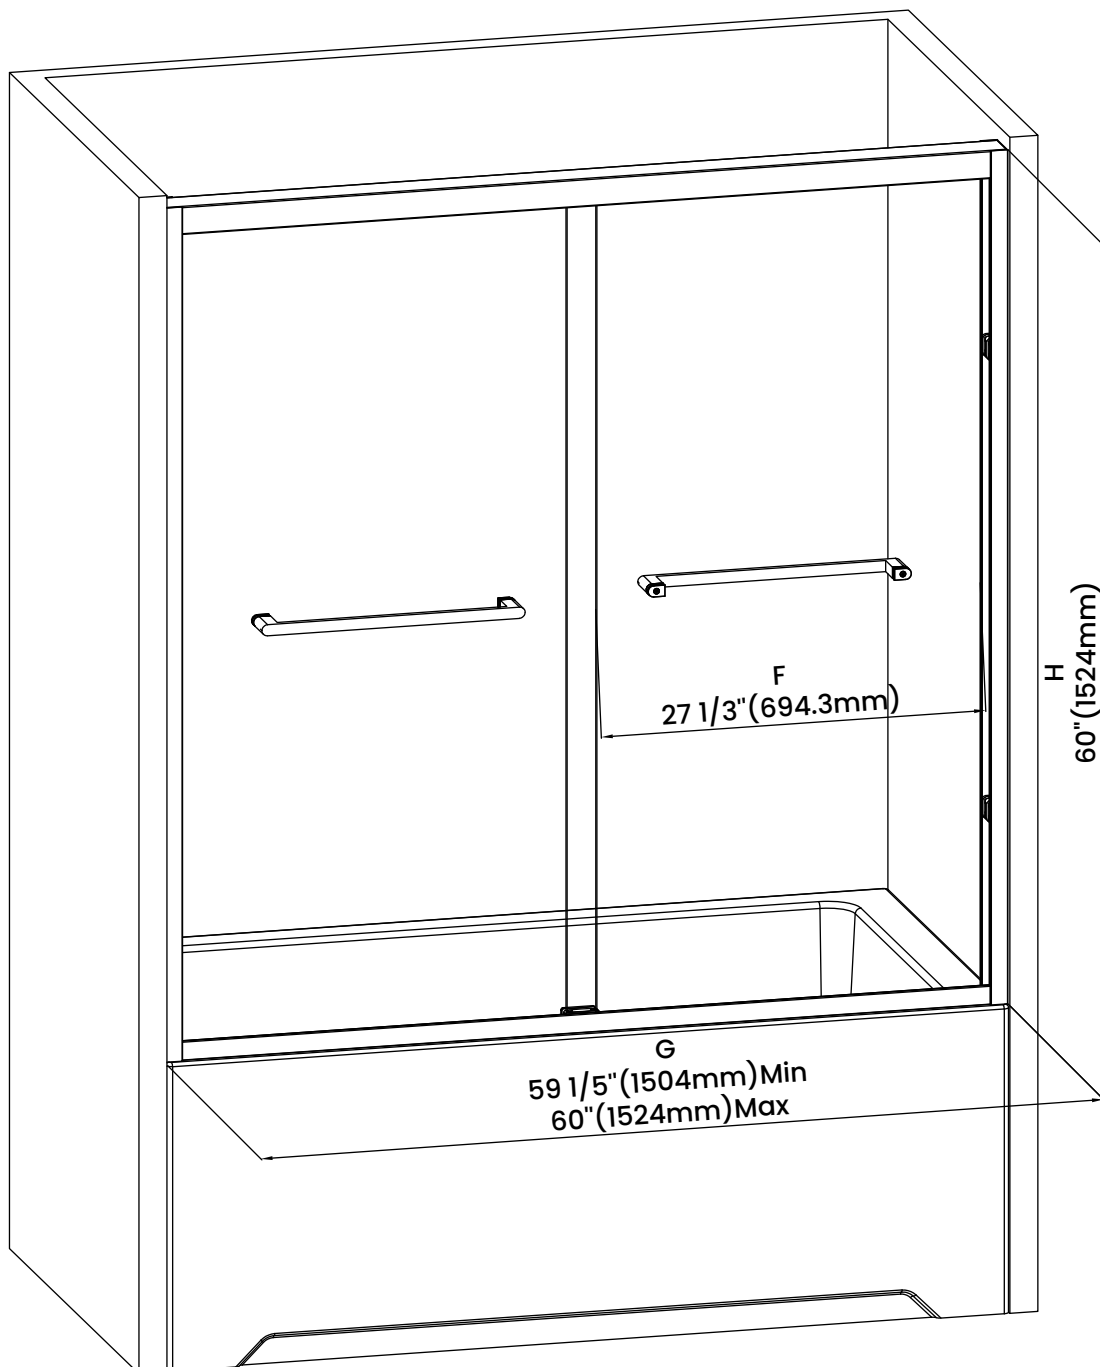

Measurements	
A	Distance Between Handle Holes
B	Handle Length
C	Distance Between Handle Holes To The Side
D	Distance Between Handle Holes To The Bottom
F	Walk-In Width
G	Min/Max Shower Door Width
H	Shower Door Height
J	Walk Through Opening Height

Measurements provided are in mm and inches.

Measurements	
A	Distance Between Handle Holes
B	Handle Length
C	Distance Between Handle Holes To The Side
D	Distance Between Handle Holes To The Bottom
F	Walk-In Width
G	Min/Max Shower Door Width
H	Shower Door Height
J	Walk Through Opening Height

Measurements provided are in mm and inches.