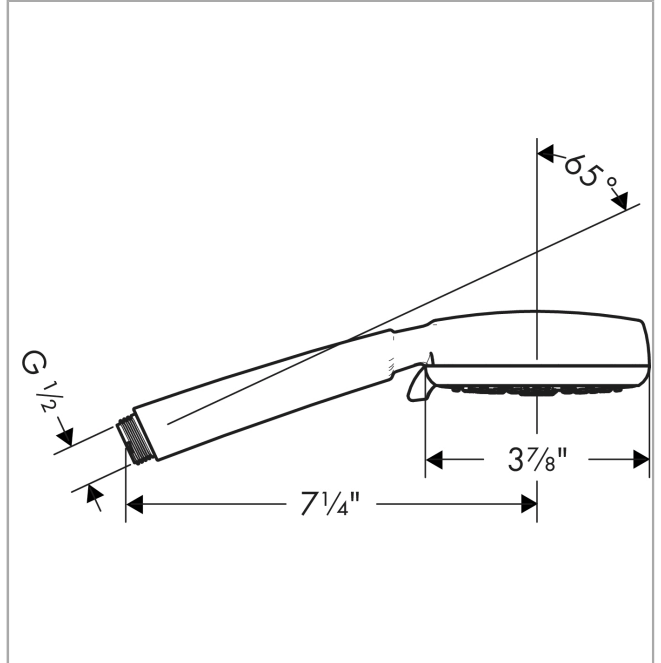

Crometta 100
Handshower 3-Jet, 2.0 GPM
 Finishes : **white/chrome** Part no. : **26826401**

Description

Features

- 75 no-clog spray channels
- Spray modes: Full, Pulsating Massage, Intense Turbo
- Flow: 2.0 GPM (7.6 L/Min)
- Easy-to-clean white spray face

Item details

List Price \$ 70.00

Technology

Compliance

Product image

Scale drawing

Crometta 100
Handshower 3-Jet, 2.0 GPM
Finishes : **white/chrome** Part no. : **26826401**

Exploded drawing

Year of production: >01/18

Crometta 100
Handshower 3-Jet, 2.0 GPM
 Finishes : **white/chrome** Part no. : **26826401**

Spare parts list

Year of production: >01/18

| Pos. | Description | Part no. | Price | PU |
|------|----------------|----------|-------|----|
| 1 | filter packing | 94246000 | - | 1 |