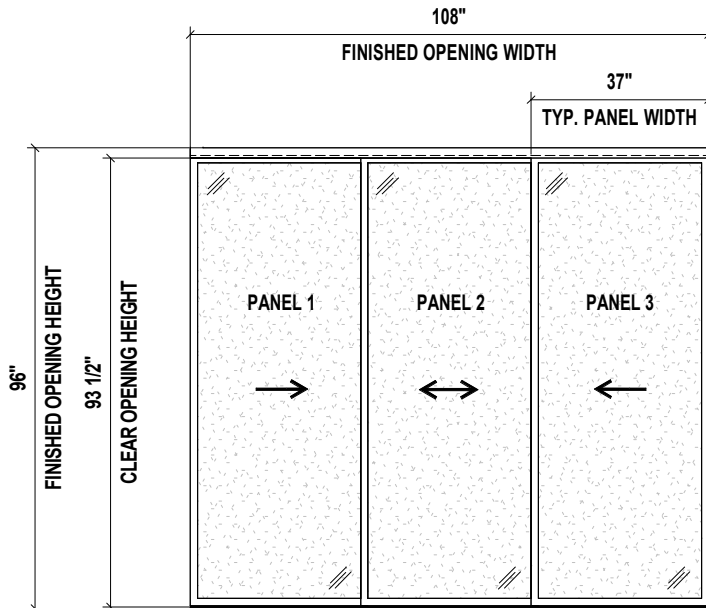

TOP VIEW

SIDE VIEW

FRONT VIEW

3D VIEW

**Aluminum Frame**  
FTS Frame Size: 1 1/2"

- Finish:**
- Black - SD1096FR3BK
  - Charcoal - SD1096FR3CH
  - Silver - SD1096FR3SL
  - Walnut - SD1096FR3WH
  - Wenge - SD1096FR3WN
  - White - SD1096FR3WT

## 3 - PANEL FROSTED GLASS SLIDING CLOSET DOOR 108" X 96"