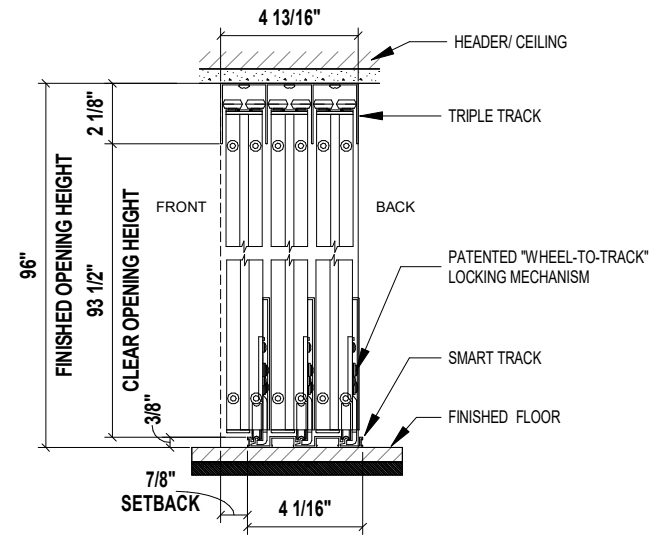

TOP VIEW

SIDE VIEW

FRONT VIEW

3D VIEW

**Aluminum Frame**  
FTS Frame Size: 1 1/2"

- Finish:**
- Black - SD1096FR3BK
  - Charcoal - SD1096FR3CH
  - Silver - SD1096FR3SL
  - Walnut - SD1096FR3WH
  - Wenge - SD1096FR3WN
  - White - SD1096FR3WT

## 3 - PANEL FROSTED GLASS SLIDING CLOSET DOOR 108" X 96"