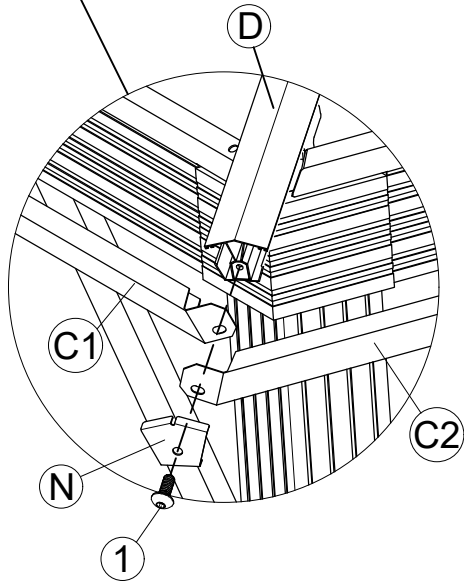

(Z1) 4x

(Z2) 4x

(Z) or (Z1) or (Z2)

(Z) or (Z1) or (Z2)

(Z) or (Z1) or (Z2)

<14>

When installing the Roof plates (S1 S2) onto short side, pls detach the right end of Roof Rib(G1) first. And then install the right end of Roof Rib (G1) again after (S1 S2) is installed.

<15>

M4 1x

M6x15

① 5x

<16>

F1 4x

F2 4x

F4 4x

M6x15

1 12x

<17>

<18>

<19>

<20>

<21>

Y 96x

M6x25

3 16x

M6x23

2 84x

M6x45

7 12x

Note: When installing the roof top plates, if the roof plates are slightly uneven, please press the screws from the top of the plates until the bottom screw thread is exposed by 3 to 4mm, and then screw on the nut.