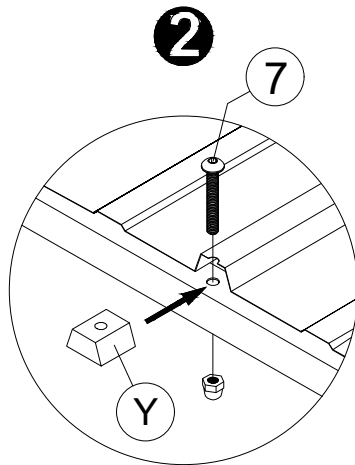

M6x25

3 16x

M6x23

2 84x

M6x45

7 12x

Note: When installing the roof top plates, if the roof plates are slightly uneven, please press the screws from the top of the plates until the bottom screw thread is exposed by 3 to 4mm, and then screw on the nut.