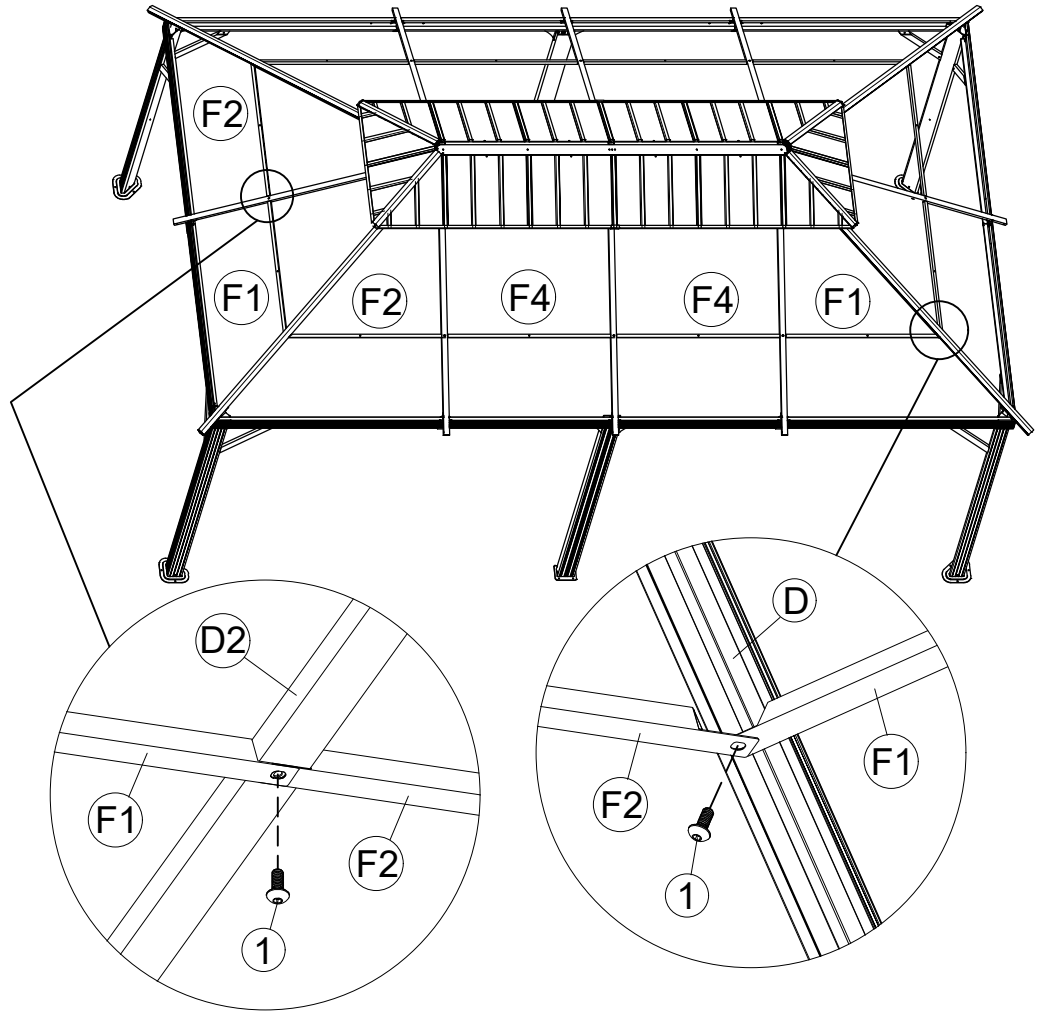

<16>

F1 4x

F2 4x

F4 4x

M6x15

1 12x