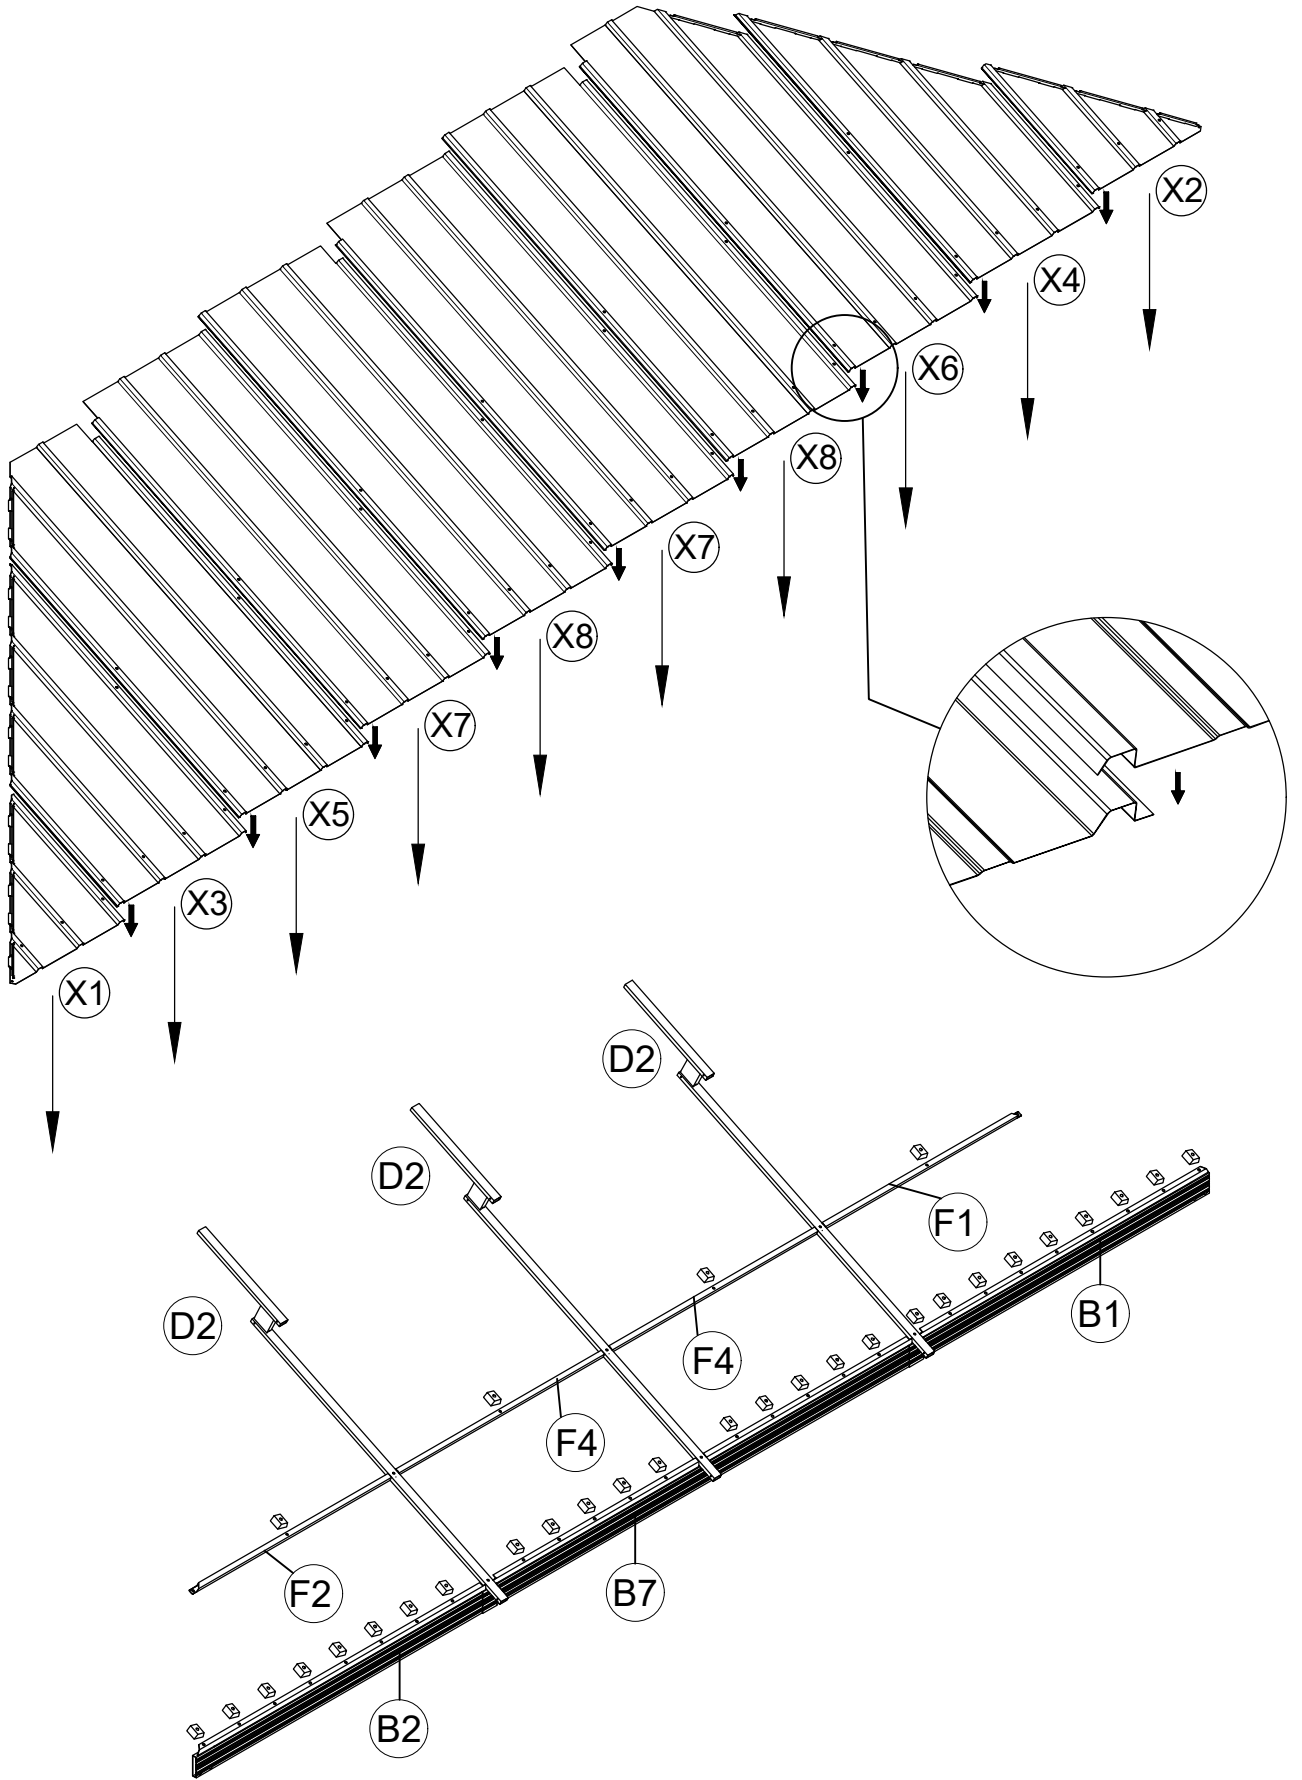

M6x15

1 12x

<17>

<18>

<19>

<20>

<21>

Y 96x

M6x25

3 16x

M6x23

2 84x

M6x45

7 12x

Note: When installing the roof top plates, if the roof plates are slightly uneven, please press the screws from the top of the plates until the bottom screw thread is exposed by 3 to 4mm, and then screw on the nut.