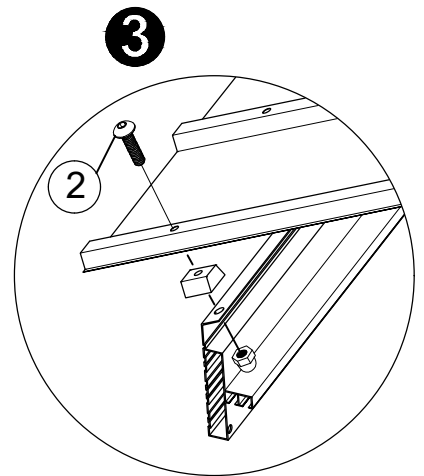

M6x25

3 16x

M6x23

2 84x

M6x45

7 12x

Note: When installing the roof top plates, if the roof plates are slightly uneven, please press the screws from the top of the plates until the bottom screw thread is exposed by 3 to 4mm, and then screw on the nut.