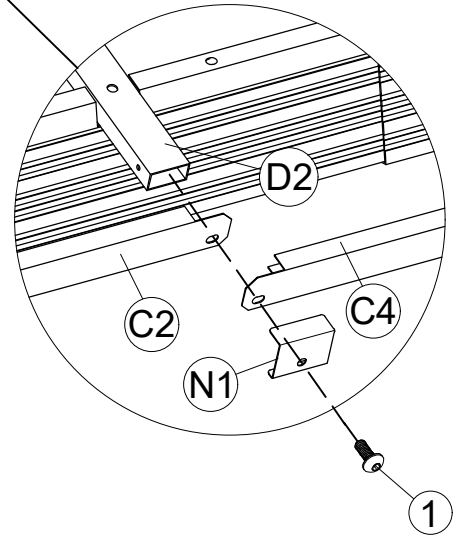

<17>