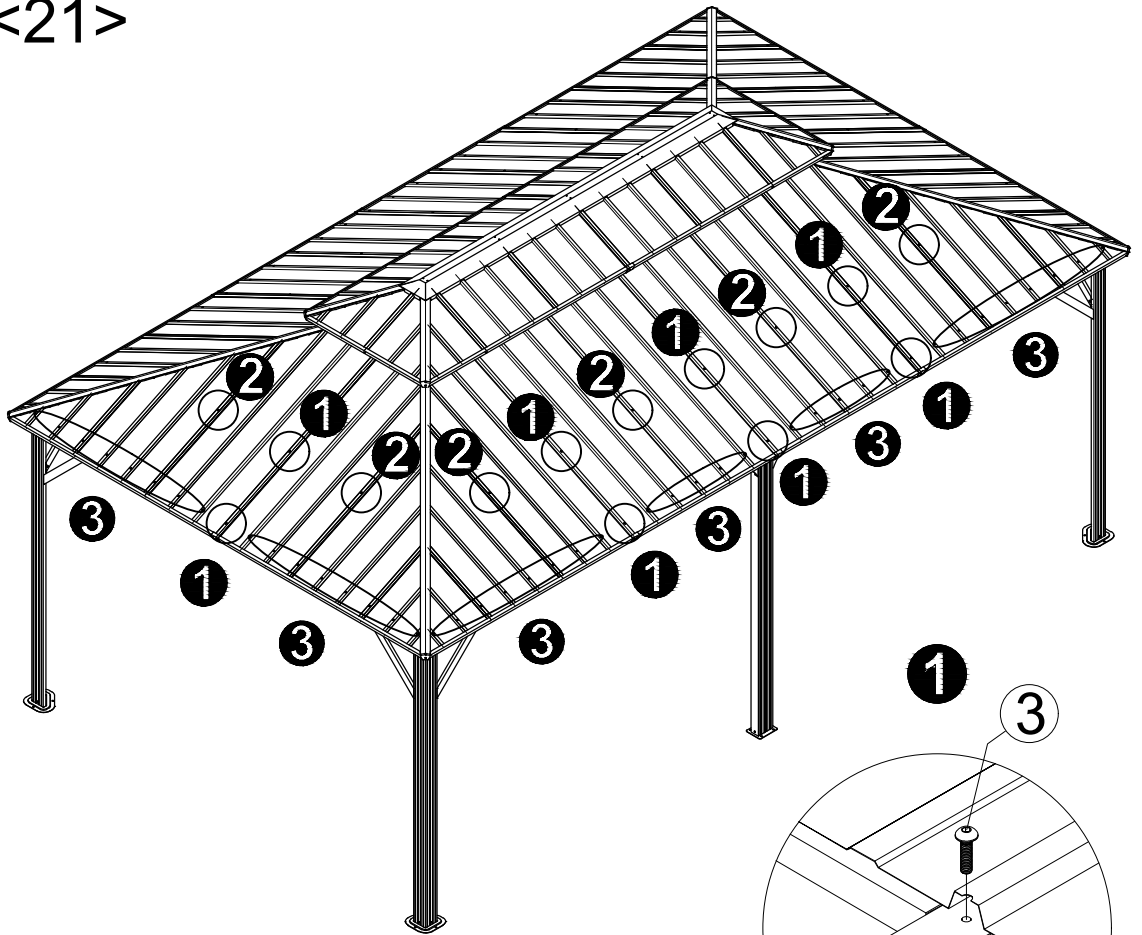

M6x25

3 16x

M6x23

2 84x

M6x45

7 12x

Note: When installing the roof top plates, if the roof plates are slightly uneven, please press the screws from the top of the plates until the bottom screw thread is exposed by 3 to 4mm, and then screw on the nut.