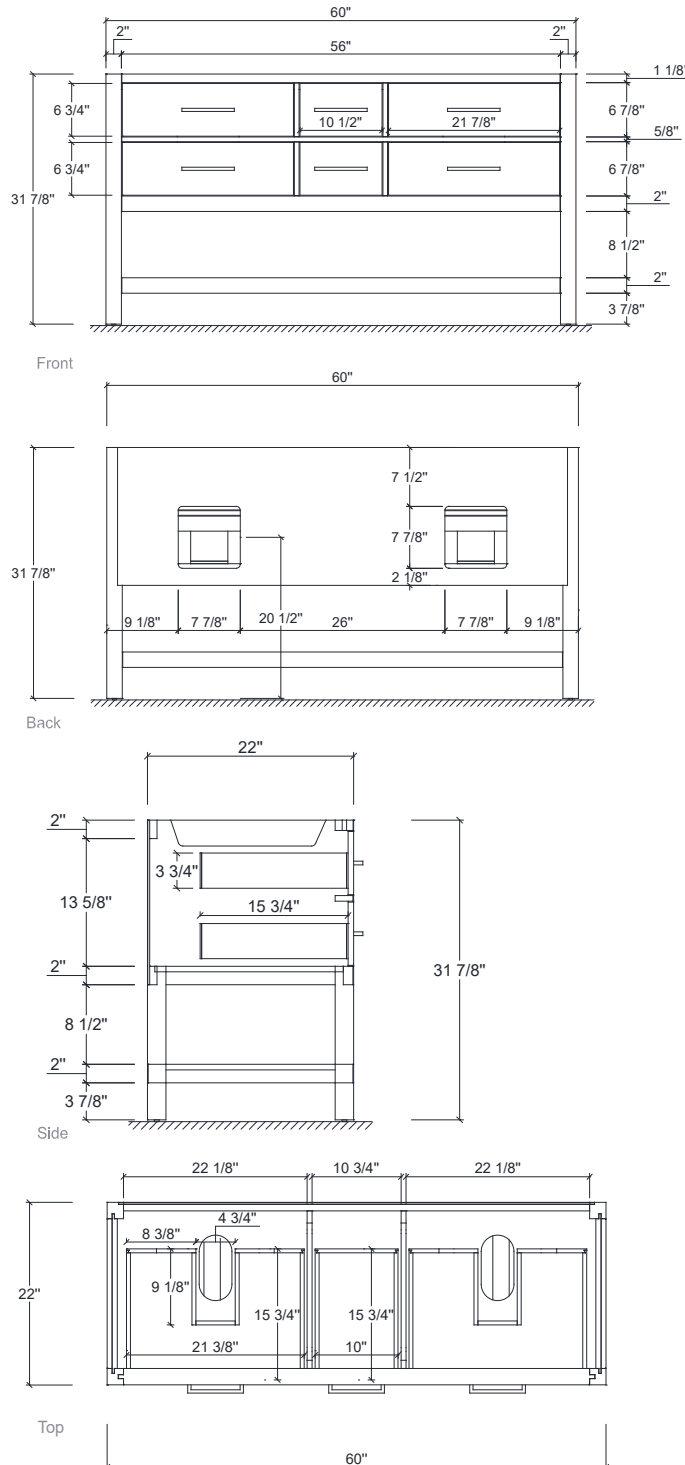

Dimensions

Features

- Solid Wood & Hardwood Construction
- 6 Soft-close Drawers
- 1 Open Shelf
- Adjustable leg levelers
- cUPC Undermount Basin

Dimensions:

- 60" X 22" X 34 1/4" (With Top)
- 60" X 22" X 31 7/8" (Vanity Only)