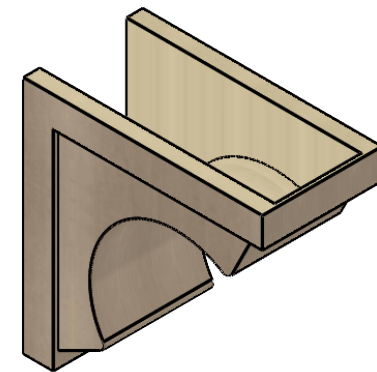

ITEM NUMBER: CORU11X22X22EMRRCPR

11"W X 22"D X 22"H SERIES 1 CLASSIC EMERSON ROUGH CEDAR
TIMBERTHANE FAUX WOOD CORBEL, PRIMED

SIDE PROFILE

FRONT PROFILE

ISOMETRIC

EKENA MILLWORK
2300 WEST MAIN ST.
CLARKSVILLE, TX 75426
TOLL FREE: 866-607-0453
WWW.EKENAMILLWORK.COM

NOTES

1. INSTALLATION TO BE COMPLETED IN ACCORDANCE WITH MANUFACTURER'S SPECIFICATIONS.
2. DRAWING MAY NOT BE TO SCALE
3. THIS DRAWING IS INTENDED FOR DESIGN AND PLANNING PURPOSES ONLY.
4. ALL INFORMATION CONTAINED HEREIN WAS CURRENT AT THE TIME OF DEVELOPMENT BUT MUST BE REVIEWED AND APPROVED BY THE PRODUCT MANUFACTURER TO BE CONSIDERED ACCURATE.
5. TIMBERTHANE ARCHITECTURAL PRODUCTS ARE MADE FROM HIGH DENSITY URETHANE AND COME FACTORY PRIMED