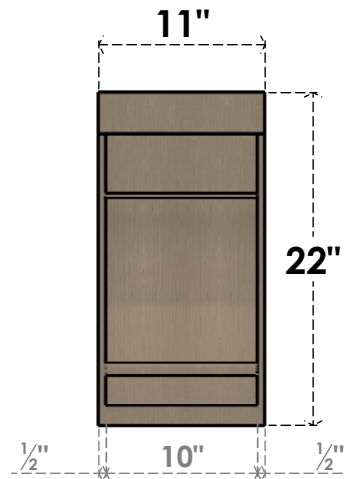

ITEM NUMBER: CORU11X22X22EMRRCPR

11"W X 22"D X 22"H SERIES 1 CLASSIC EMERSON ROUGH CEDAR
TIMBERTHANE FAUX WOOD CORBEL, PRIMED

SIDE PROFILE

FRONT PROFILE

ISOMETRIC

EKENA MILLWORK
2300 WEST MAIN ST.
CLARKSVILLE, TX 75426
TOLL FREE: 866-607-0453
WWW.EKENAMILLWORK.COM

NOTES

1. INSTALLATION TO BE COMPLETED IN ACCORDANCE WITH MANUFACTURER'S SPECIFICATIONS.
2. DRAWING MAY NOT BE TO SCALE
3. THIS DRAWING IS INTENDED FOR DESIGN AND PLANNING PURPOSES ONLY.
4. ALL INFORMATION CONTAINED HEREIN WAS CURRENT AT THE TIME OF DEVELOPMENT BUT MUST BE REVIEWED AND APPROVED BY THE PRODUCT MANUFACTURER TO BE CONSIDERED ACCURATE.
5. TIMBERTHANE ARCHITECTURAL PRODUCTS ARE MADE FROM HIGH DENSITY URETHANE AND COME FACTORY PRIMED