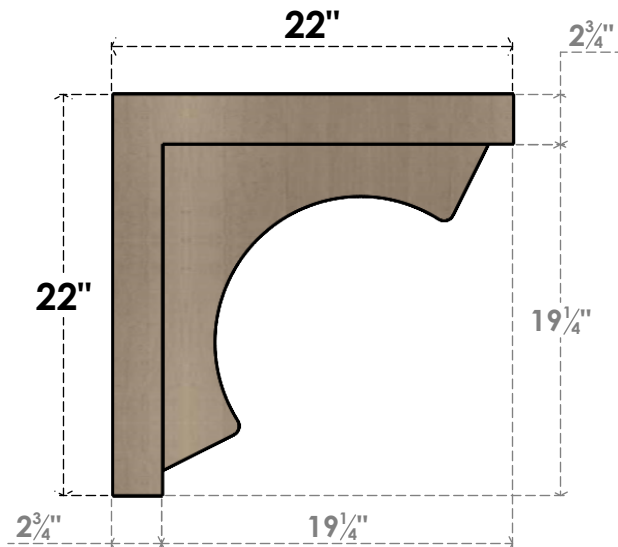

ITEM NUMBER: CORU11X22X22EMRRCPR

11"W X 22"D X 22"H SERIES 1 CLASSIC EMERSON ROUGH CEDAR
TIMBERTHANE FAUX WOOD CORBEL, PRIMED

SIDE PROFILE

FRONT PROFILE

ISOMETRIC

EKENA MILLWORK
2300 WEST MAIN ST.
CLARKSVILLE, TX 75426
TOLL FREE: 866-607-0453
WWW.EKENAMILLWORK.COM

NOTES

1. INSTALLATION TO BE COMPLETED IN ACCORDANCE WITH MANUFACTURER'S SPECIFICATIONS.
2. DRAWING MAY NOT BE TO SCALE
3. THIS DRAWING IS INTENDED FOR DESIGN AND PLANNING PURPOSES ONLY.
4. ALL INFORMATION CONTAINED HEREIN WAS CURRENT AT THE TIME OF DEVELOPMENT BUT MUST BE REVIEWED AND APPROVED BY THE PRODUCT MANUFACTURER TO BE CONSIDERED ACCURATE.
5. TIMBERTHANE ARCHITECTURAL PRODUCTS ARE MADE FROM HIGH DENSITY URETHANE AND COME FACTORY PRIMED