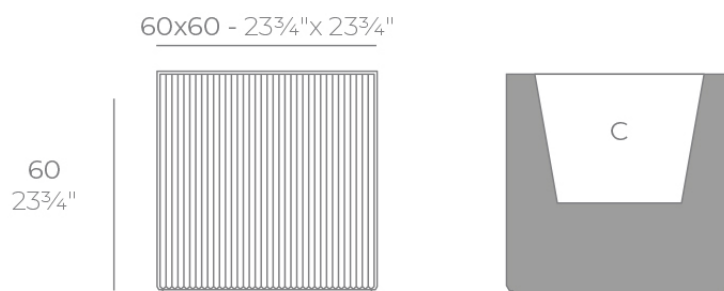

Info

Description

Weight: 18 Kg

GATSBY Cubo
GATSBY Cube
ref. 54431
C= 48x48x34 20³/₄"x20³/₄"x13¹/₂"
53 L
14Gal

Finishes

finishes

BASIC

Ref. 54431A