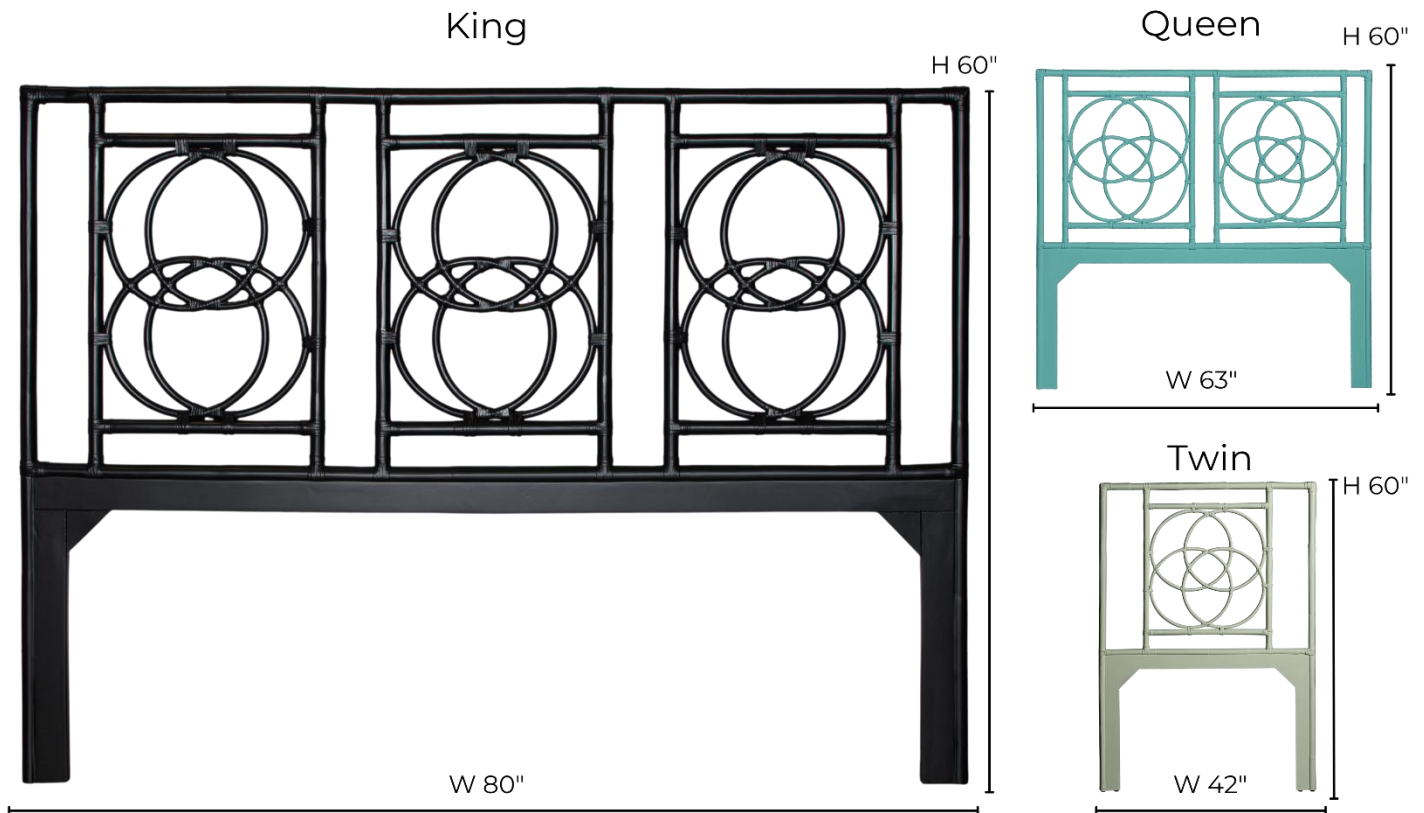

EMILIA HEADBOARD - IBDF1052

For Indoor Use Only

DIMENSIONS

King: W80" x H60"

Queen: W63" x H60"

Twin: W42" x H60"

Floor to bottom of first rattan pole: 23.5"

Approximate product weight:

Twin 20 lbs., Queen 30 lbs., King 40 lbs.

PRODUCT INFORMATION

Rattan + Wood Frame

Leather Bindings

Bed Options Available:

Standard: IBDF1147

Platform: IBDF1144

Please note that due to variations in screen resolutions and color settings, the finish colors may differ slightly from what is shown in the photographs.