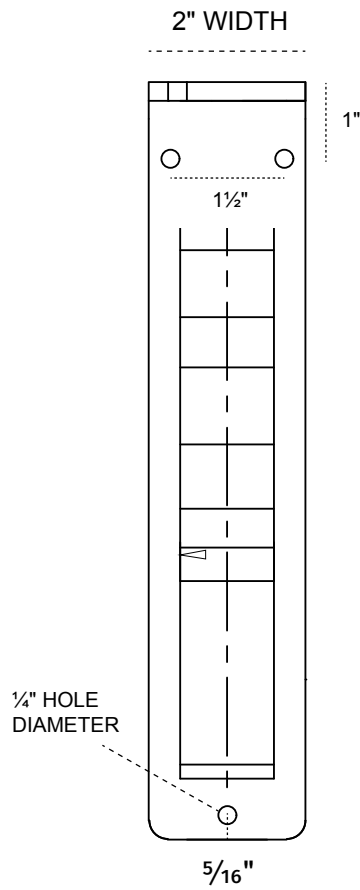

2-INCH W X 7½-INCH D X 10-INCH TRIPLE BRACE BRACKET

FRONT PROFILE

SIDE PROFILE

HEAVY-DUTY ¼" THICK

**AVAILABLE IN:
POWDER COATED BLACK**