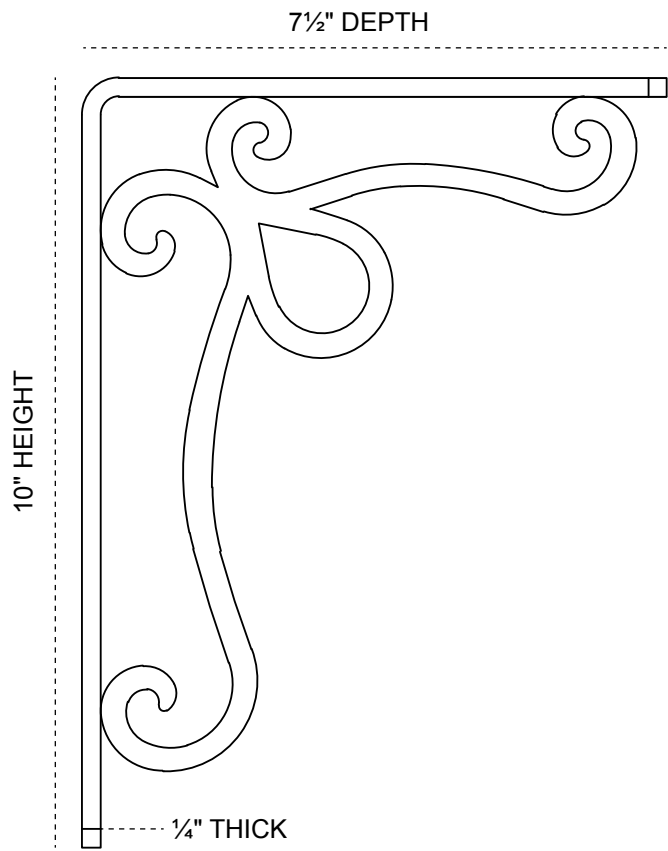

2-INCH W X 7½-INCH D X 10-INCH TRIPLE BRACE BRACKET

FRONT PROFILE

SIDE PROFILE

HEAVY-DUTY ¼" THICK

**AVAILABLE IN:
POWDER COATED BLACK**