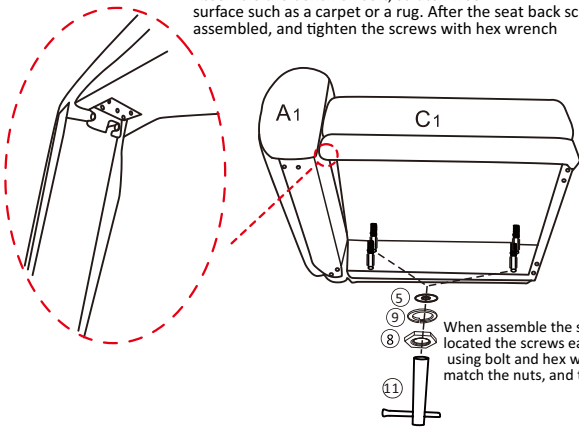

# ASSEMBLY INSTRUCTIONS

ID	PARTS IDENTIFICATION	QTY	Carton	ID	HARDWARE PACKAGE	QTY
A1	 LEFT ARM	1 PC	CLOUD-ARM	①		2 PCS
				②	M6*20mm SCREWS	9 PCS
③	M8*60MM SCREWS	9 PCS				
④	ALLEN KEY	1 PC				
⑤	3*22mm WASHER	9 pcs				
⑥	MIDDLE LEG	2 PCS				
⑦	M8*80MM SCREWS	9 PCS				
⑧	M8 NUT	9 PCS				
⑨	φ15mm SPRING SHIM	9 PCS				
⑩	3*17mm WASHER	9 PCS				
⑪	ALLEN KEY	1 PC				
A2	 RIGHT ARM	1 PC				
D	 PILLOW	3 PCS				
B1	 LEFT BACK FRAME	1 PC	CLOUD- S1-LAF CHAIR	⑫	 LEG	2 PCS
C1	 LEFT SEAT	1 PC				
B2	 RIGHT BACK FRAME	1 PC	CLOUD-S2-RAF CHAIR	⑫	 LEG	2 PCS
C2	 RIGHT SEAT	1 PC				

### Step 2

Assemble the bench on soft, scratch-free surface such as a carpet or a rug. After the seat back screw was assembled, and tighten the screws with hex wrench

When assemble the screws, fix the two diagonal screws first which can located the screws easier. Fasten the four screws to the seat cushion bottom using bolt and hex wrench 20% tighten first, ensure that the screws are match the nuts, and then tighten 100%