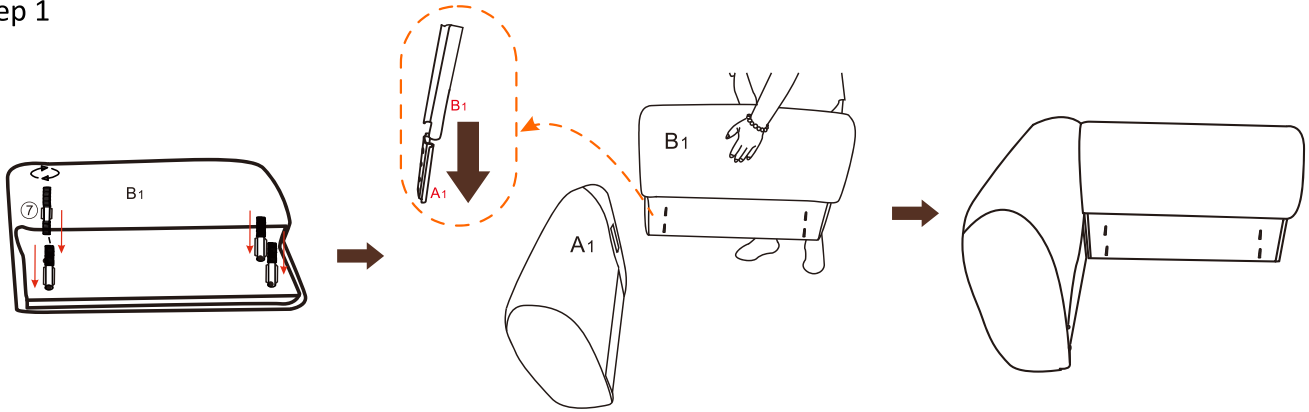

Step 1

Step 2

Assemble the bench on soft, scratch-free surface such as a carpet or a rug. After the seat back screw was assembled, and tighten the screws with hex wrench

When assemble the screws, fix the two diagonal screws first which can located the screws easier. Fasten the four screws to the seat cushion bottom using bolt and hex wrench 20% tighten first, ensure that the screws are match the nuts, and then tighten 100%

Step 3

Step 4

Insert the bracket halfway first, and leave some space. After locating the position the screws, then fix the bracket firmly and tighten the screws.

Step 5