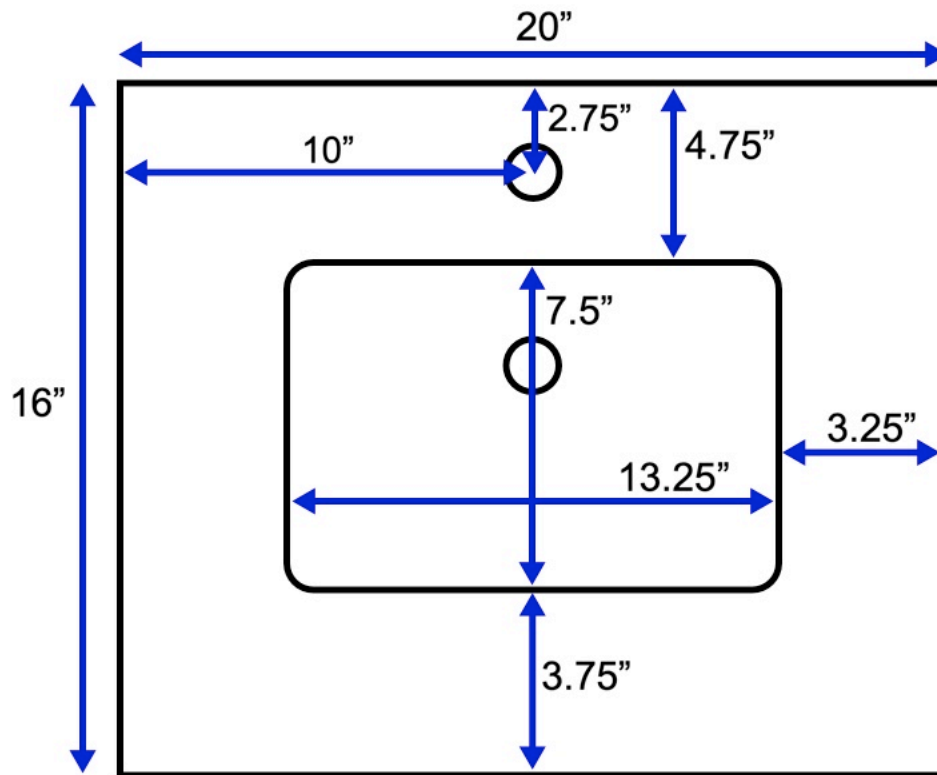

20-inch Bath Vanity (Top View)

All measurements are approximate and rounded to the nearest quarter inch.
Please allow for a slight margin of error.