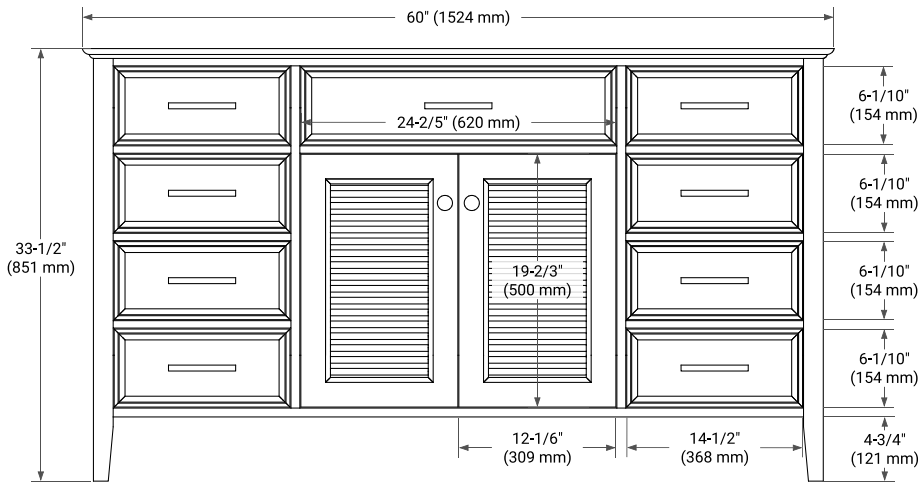

60" SINGLE SINK BASE CABINET

BASE CABINET DIMENSIONS

60" W x 21.5" D x 33.5" H

FEATURES

- Solid wood frame & plywood panels
- Dovetail drawers and joints
- Soft closing doors & drawers

HARDWARE FINISHES

Brushed Nickel Satin Brass Matte Black Polished Chrome

AVAILABLE COLORS

White Grey

FRONT VIEW

SIDE VIEW

PLAN VIEW