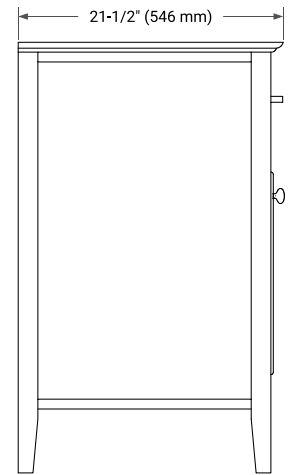

60" SINGLE SINK BASE CABINET

BASE CABINET DIMENSIONS

60" W x 21.5" D x 33.5" H

FEATURES

- Solid wood frame & plywood panels
- Dovetail drawers and joints
- Soft closing doors & drawers

HARDWARE FINISHES

Brushed Nickel Satin Brass Matte Black Polished Chrome

AVAILABLE COLORS

White Grey

FRONT VIEW

SIDE VIEW

PLAN VIEW