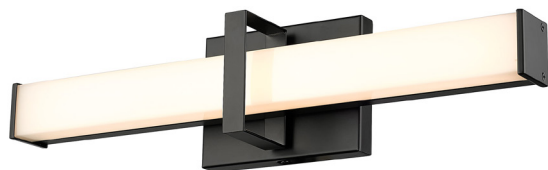

19" LED Bath Bar

The Golden Lighting Elon Integrated LED 19in Vanity in Matte Black combines modern design with a matte black finish and an acrylic shade, creating a soft, sophisticated glow that elevates bathrooms.

Fixture Finish:	Matte Black	
Glass/Shade Finish:	Opal Glass	
Materials:	Steel	Acrylic
Fixture Width:	19"	48.26cm
Fixture Height:	4.75"	12.07cm
Fixture Depth:	3.75"	9.53cm
Glass/Shade Diameter:	1.75"	4.45cm
Glass/Shade Height:	19"	48.26cm
Canopy/Backplate:	4.75"W x 6"H x 0.75"D	12.07cm W x 15.24cm H x 1.91cm D
Chain:	NA	NA
Rod:	NA	NA
Wire:	8"	20.32cm
Bulb Type:	LED 1 x 22W	
Wattage:	1 x 22W (LED)	
Voltage:	120	
Install Position:	Reversible - Vertical/Horizontal	
Approved Location:	Damp Location	

Sloped Ceiling:	No
ADA:	Yes
Close-to-ceiling:	No
Bulbs Included:	Yes
Dimmable:	Yes

- A pure, geometric, and linear bar of light with integrated LEDs creates the ultimate minimalist and architectural Modern statement.
- Brighten up bathrooms with dedicated lighting that flatters while providing practical task illumination.
- Customizable Options: This linear LED vanity bar is available in three sizes (19", 24", 30") and four finish options (Brushed Champagne Brass, matte black, chrome, and pewter), allowing you to find the perfect combination for your space.