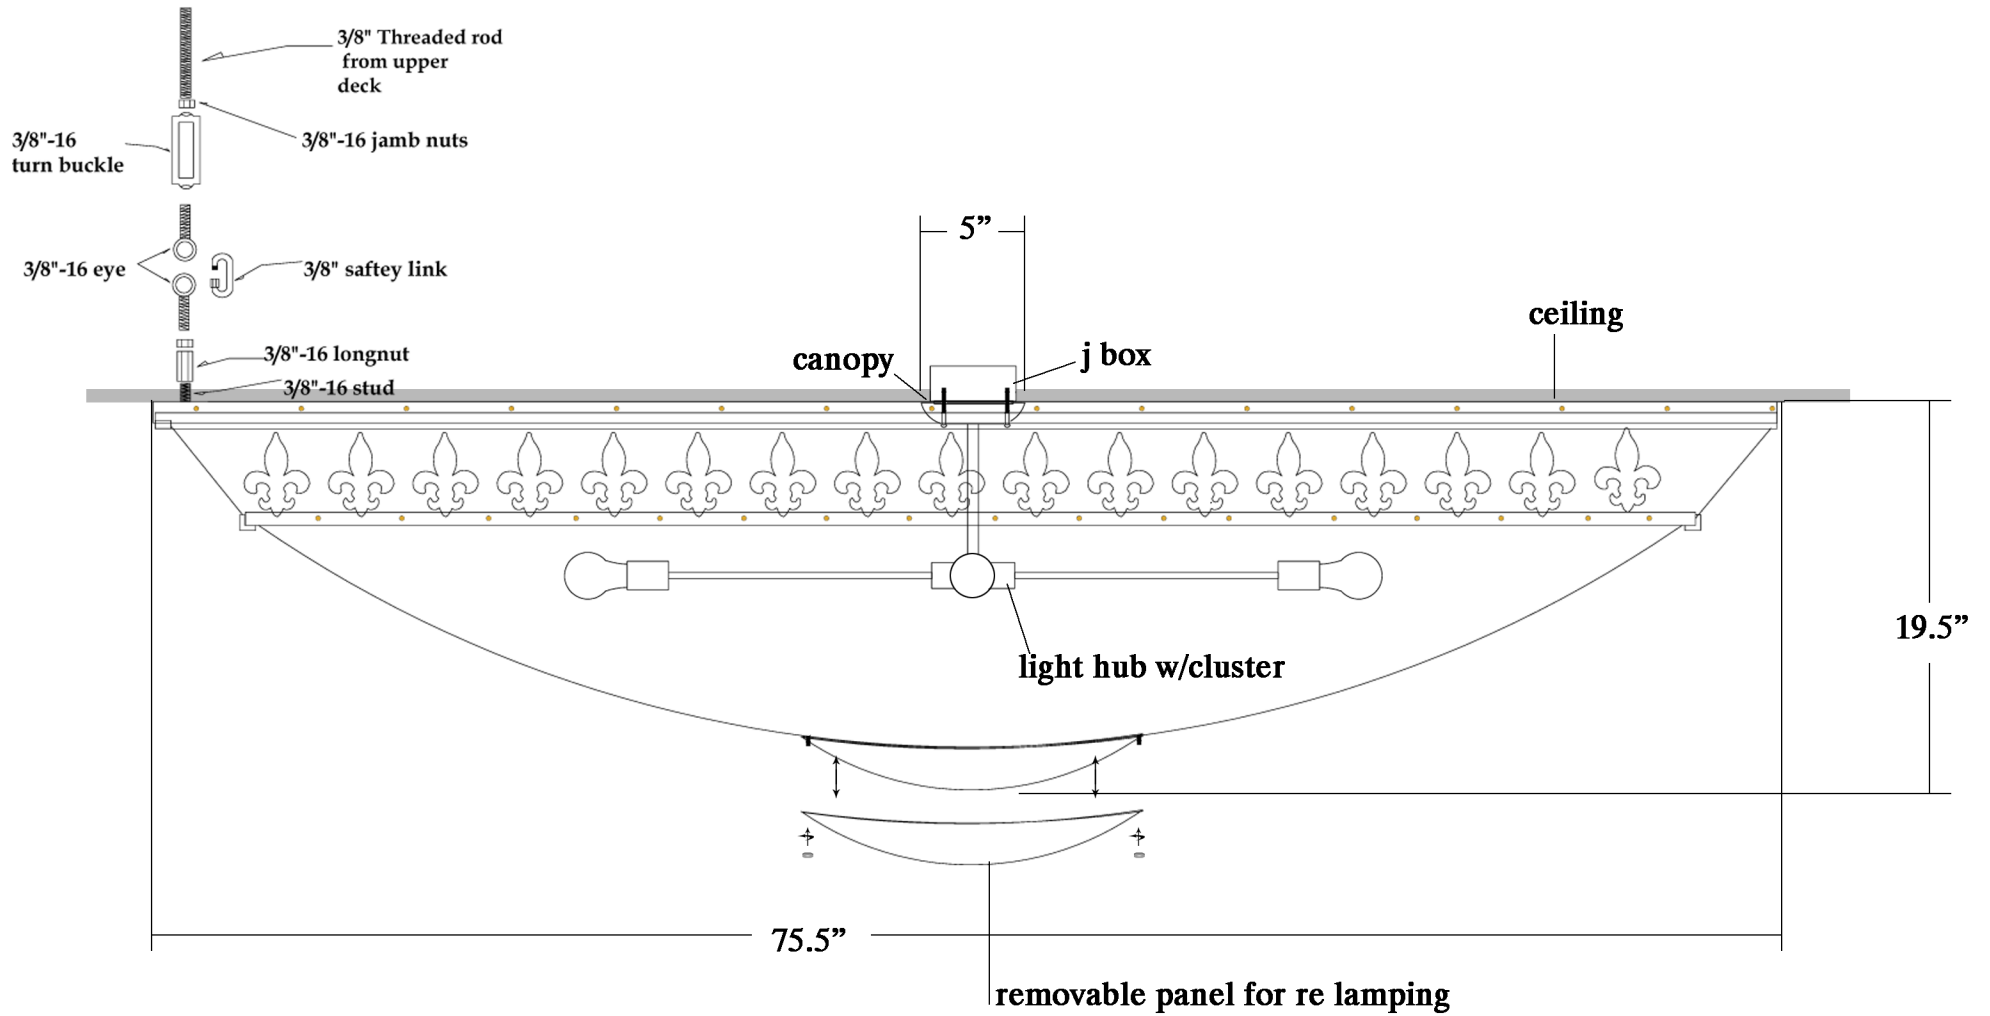

CUT SHEET, ITEM #72212

DRAWN BY 244	APRVD. BY 916	DATE 11/27/09	© MEYDA TIFFANY, INC. © DESIGN COPYRIGHT, MEYDA TIFFANY, INC. ALL RIGHTS RESERVED, NO UNAUTHORIZED DUPLICATION	
VOLTAGE 120	WEIGHT 220LBS		BULB # 12	DISCRPTION 75.5" W FLEUR-DE-LIS FLUSHMOUNT
FINISH COPPER VEIN		TYPE MEDIUM BASE or CFL		PROJECT NUMBER
MATERIAL STEEL/GLASS		WATT 100 or 23	FIXTURE TYPE FLUSHMOUNT	DESIGN NUMBER
				FINAL MODEL NUMBER 72212