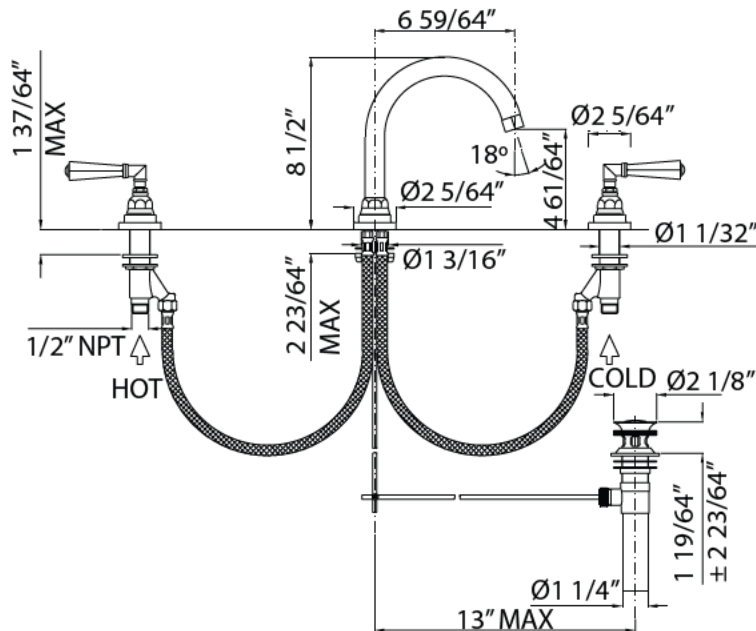

WARRANTY

- Limited Lifetime Warranty
- No warranty on Tuscan Brass