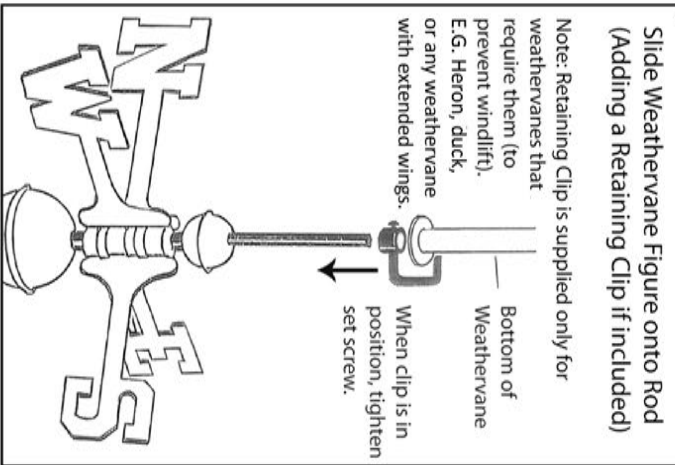

Cottage/Garden Weathervane Assembly Instructions

Your Package Contains the following:
One Cottage Weathervane Figure Plus...

1

2

3

4

5

6 (for Garden Poles)

6 (for Roof Mounts)

⚠ CALIFORNIA PROPOSITION 65 WARNING: This product contains lead and other chemicals known to the State of California to cause cancer and birth defects and other reproductive harm.