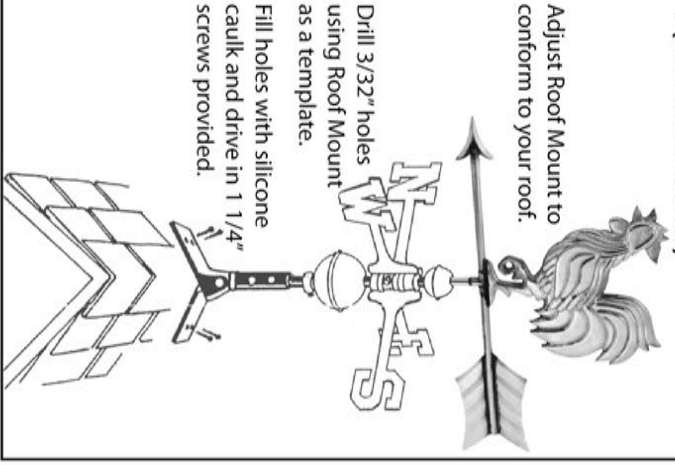

Cottage/Garden Weathervane Assembly Instructions

Your Package Contains the following:
One Cottage Weathervane Figure Plus...

1

2

3

4

5

6 (for Garden Poles)

6 (for Roof Mounts)

⚠ CALIFORNIA PROPOSITION 65 WARNING: This product contains lead and other chemicals known to the State of California to cause cancer and birth defects and other reproductive harm.