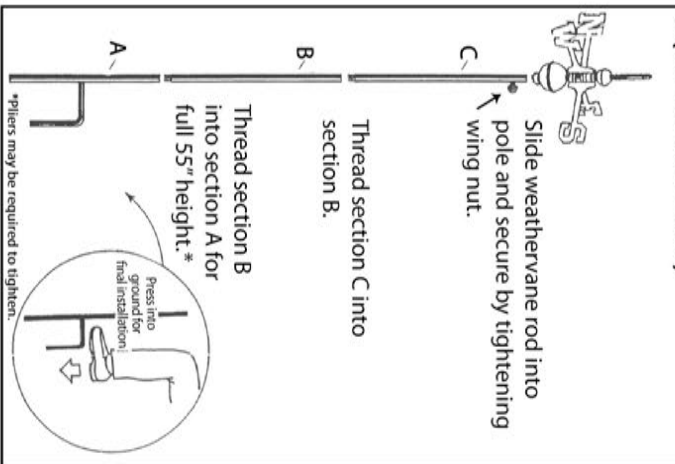

Cottage/Garden Weathervane Assembly Instructions

Your Package Contains the following:
One Cottage Weathervane Figure Plus...

1

2

3

4

5

6 (for Garden Poles)

6 (for Roof Mounts)

⚠ CALIFORNIA PROPOSITION 65 WARNING: This product contains lead and other chemicals known to the State of California to cause cancer and birth defects and other reproductive harm.