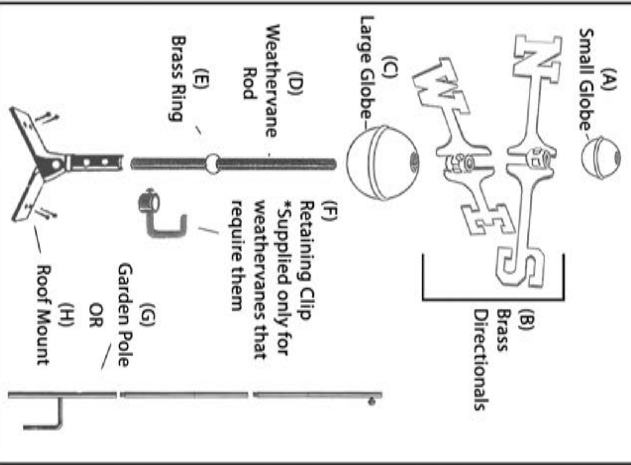

Cottage/Garden Weathervane Assembly Instructions

Your Package Contains the following:
One Cottage Weathervane Figure Plus...

1

2

3

4

5

6 (for Garden Poles)

6 (for Roof Mounts)

⚠ CALIFORNIA PROPOSITION 65 WARNING: This product contains lead and other chemicals known to the State of California to cause cancer and birth defects and other reproductive harm.