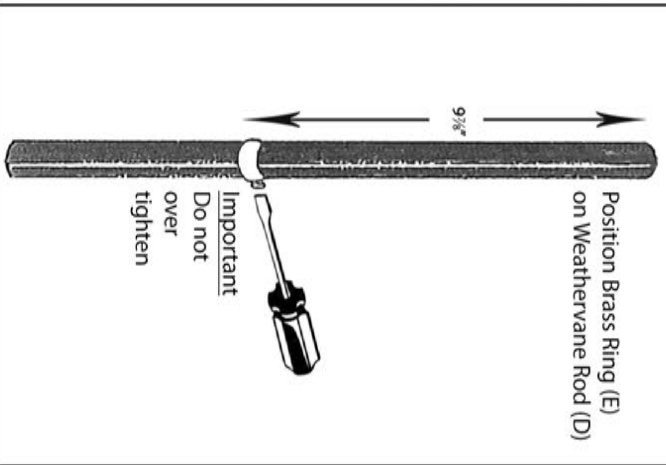

Cottage/Garden Weathervane Assembly Instructions

Your Package Contains the following:
One Cottage Weathervane Figure Plus...

1

2

3

4

5

6 (for Garden Poles)

6 (for Roof Mounts)

⚠ CALIFORNIA PROPOSITION 65 WARNING: This product contains lead and other chemicals known to the State of California to cause cancer and birth defects and other reproductive harm.