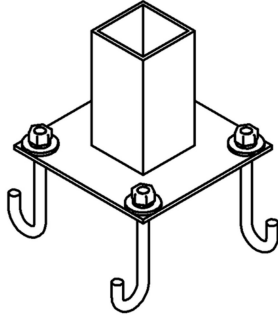

### Pier Mount Outdoor

Base Item #390006  
 Configured Item #390006-1008  
 390006-77

---

**FINISH**  
 Coastal Dark Smoke - 77

#### Dimensions

Height	4.00"
Diameter	2.00"
Packed Weight	4.00 lbs
Shipping (DIM) Weight	4.00 lbs