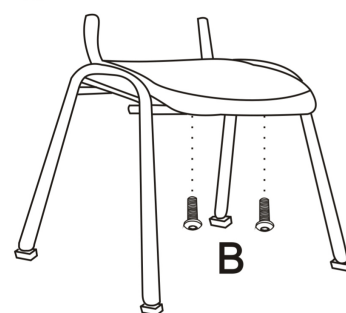

PRODUCT ASSEMBLY

Assembly Instruction

A M6*22mmx4 Screw	B M6*30mmx4 Screw	C M4*12mmx4 Screw	D M6X1 Allen Key
E X1 Backrest Cover	F X1 Metal Frame	G X1 Seat	H X1 Backrest

①