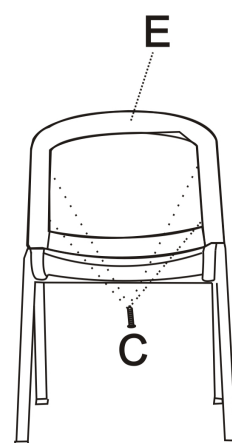

PRODUCT ASSEMBLY

Assembly Instruction

A M6*22mmx4 Screw	B M6*30mmx4 Screw	C M4*12mmx4 Screw	D M6X1 Allen Key
E X1 Backrest Cover	F X1 Metal Frame	G X1 Seat	H X1 Backrest

①

②

③

④