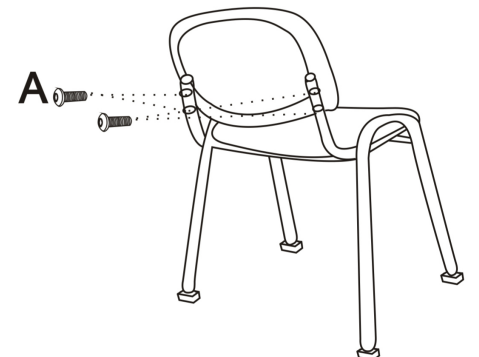

PRODUCT ASSEMBLY

Assembly Instruction

A M6*22mmx4 Screw	B M6*30mmx4 Screw	C M4*12mmx4 Screw	D M6X1 Allen Key
E X1 Backrest Cover	F X1 Metal Frame	G X1 Seat	H X1 Backrest

①

②

③

④